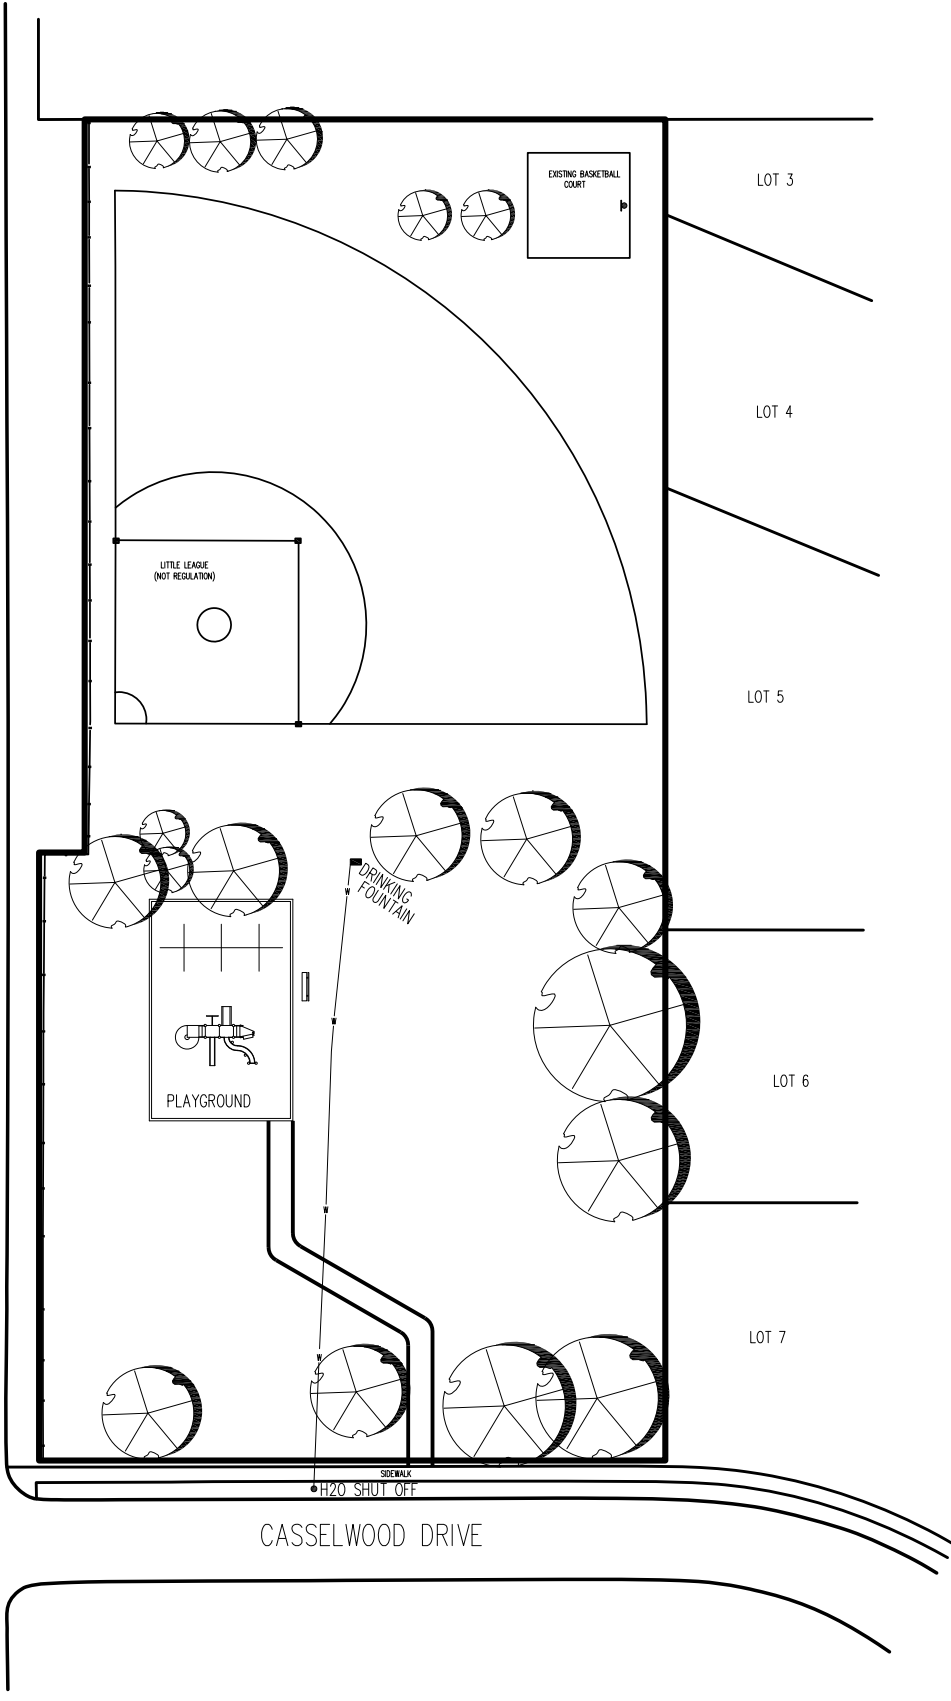

HESSEN CASSEL

CASSELWOOD PARK

SCALE: 1" = 60'

ACREAGE: 1.50

DATE OF ACQUISITION: 1975