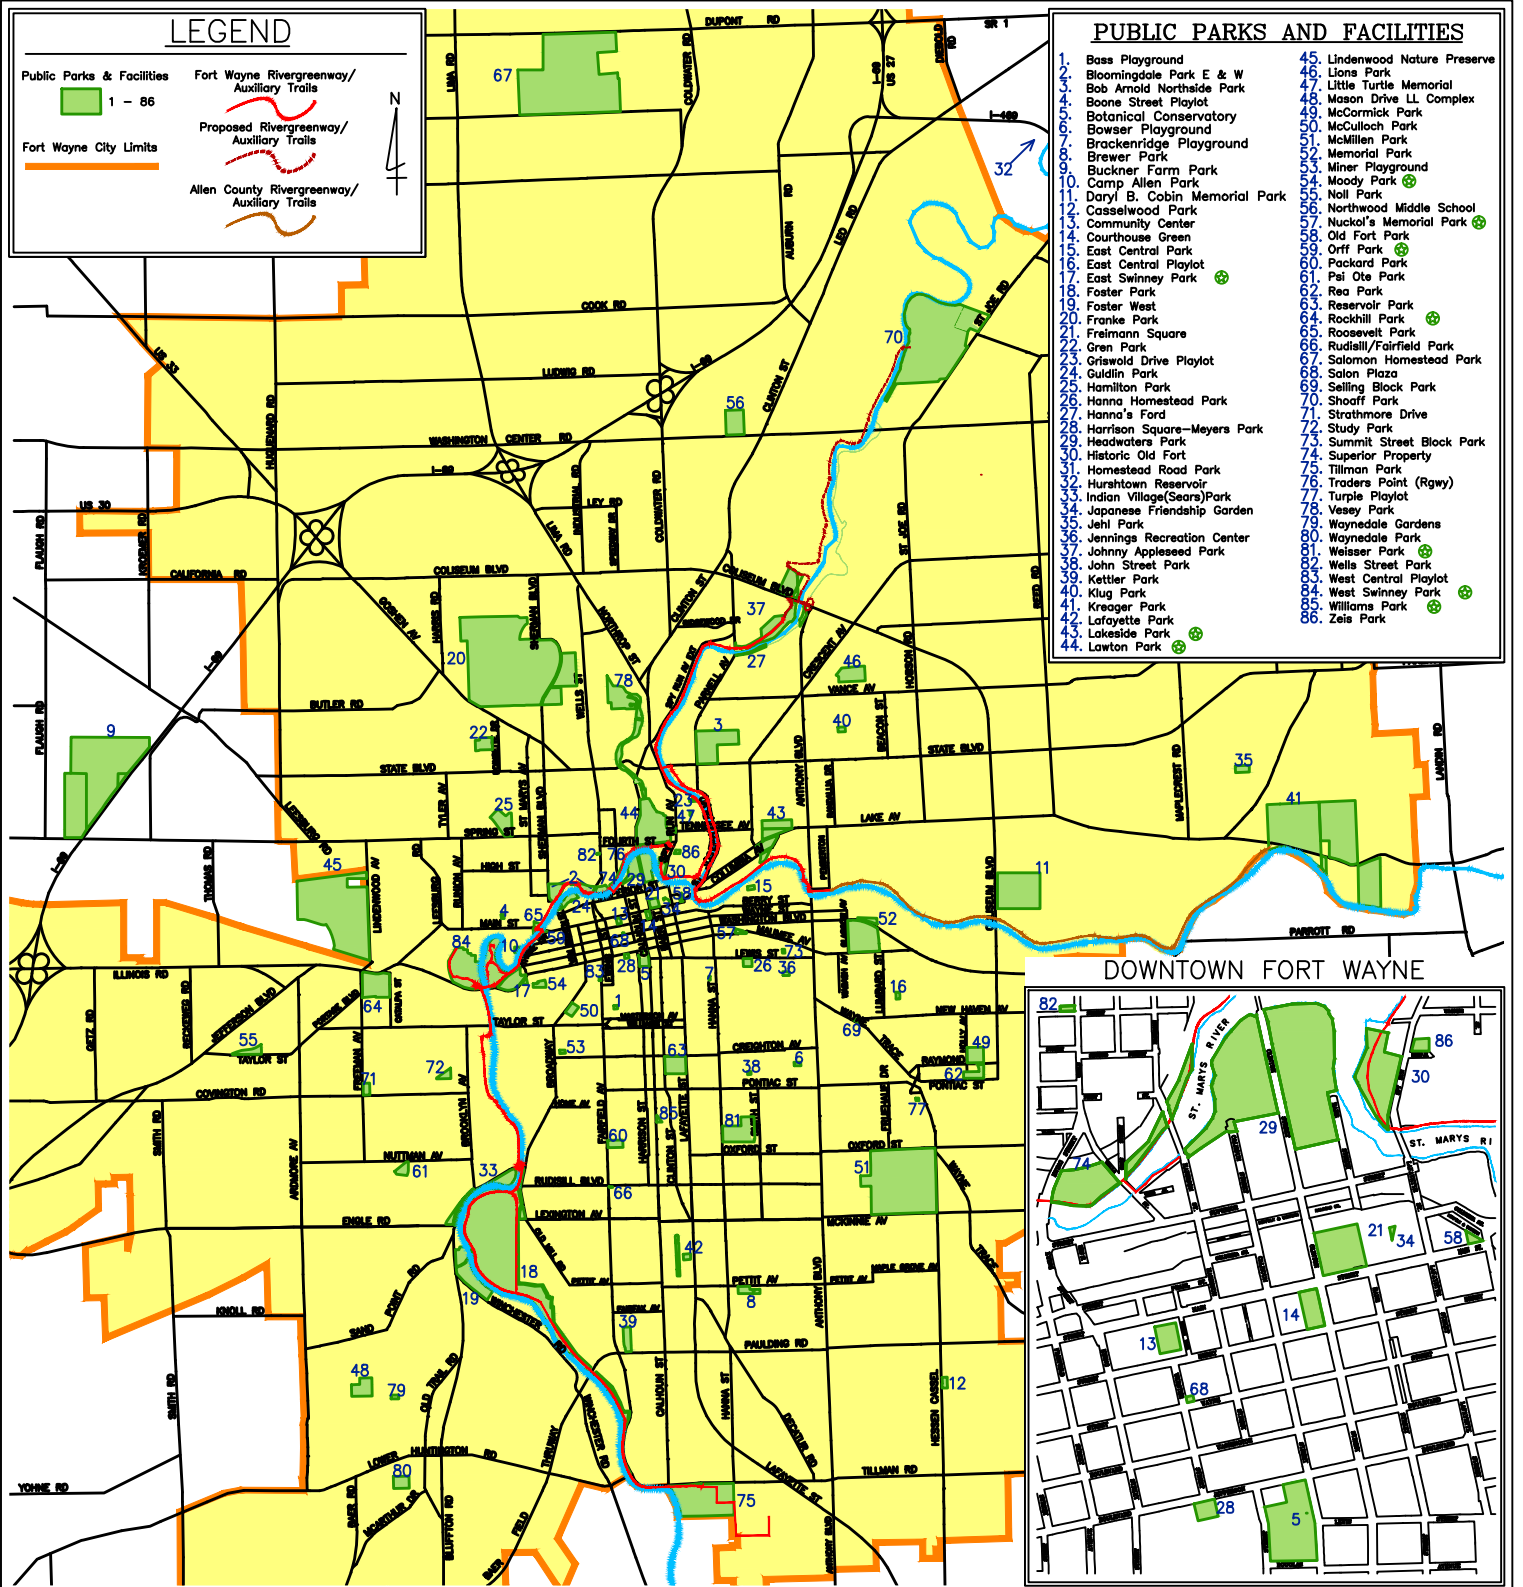

# CITY OF FORT WAYNE PARK AND RECREATION AREAS

## FORT WAYNE PARKS AND RECREATION DEPT.

REPRESENTS A LEGACY PARK (over 100 years)

Map revised and prepared by Project Administration Section/Fort Wayne Parks & Recreation

L:\P\AS\CAD\by-park-SITEPLAN\_PARKSMAP\FORT WAYNE PARKS MAP small.dwg