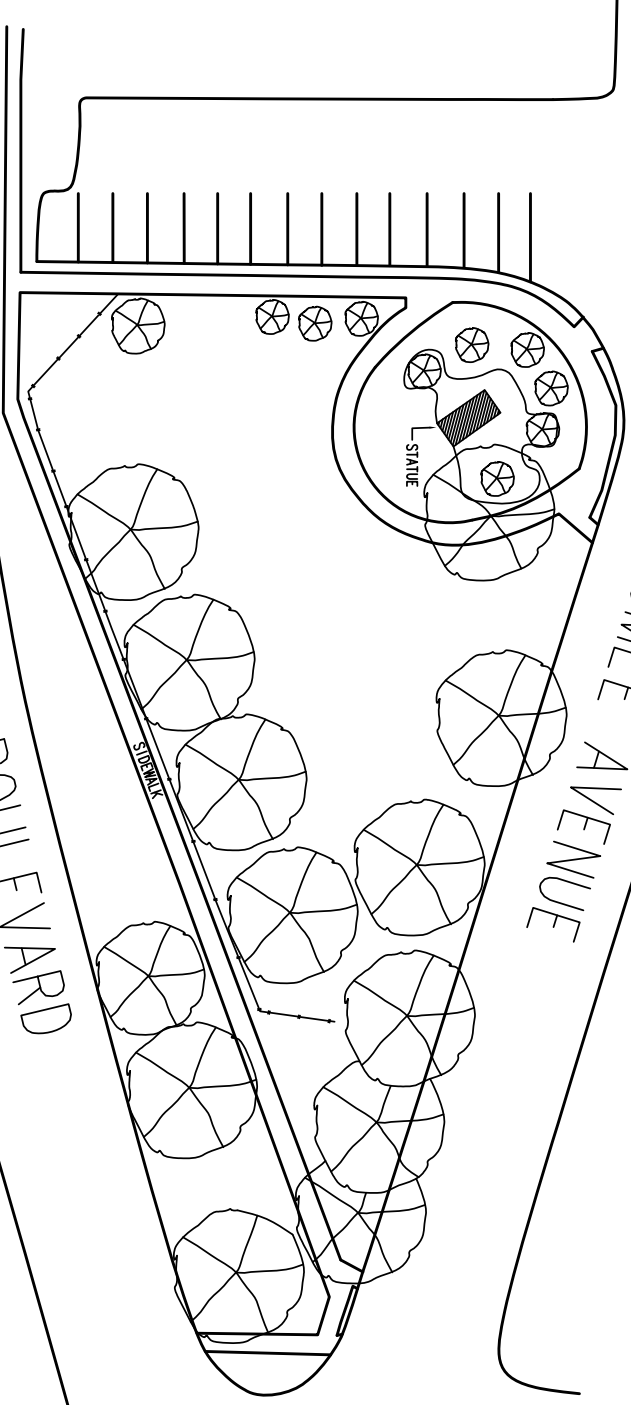

HARMAR ST.

MAUMEE AVENUE

JEFFERSON BOULEVARD

STATUE

STATUE

NUCKOLS MEMORIAL PARK

SCALE: 1" = 50'

*ORIGINALLY KNOWN AS HAYDEN PARK

ACREAGE:

1.36

DATE OF ACQUISITION:

1876*