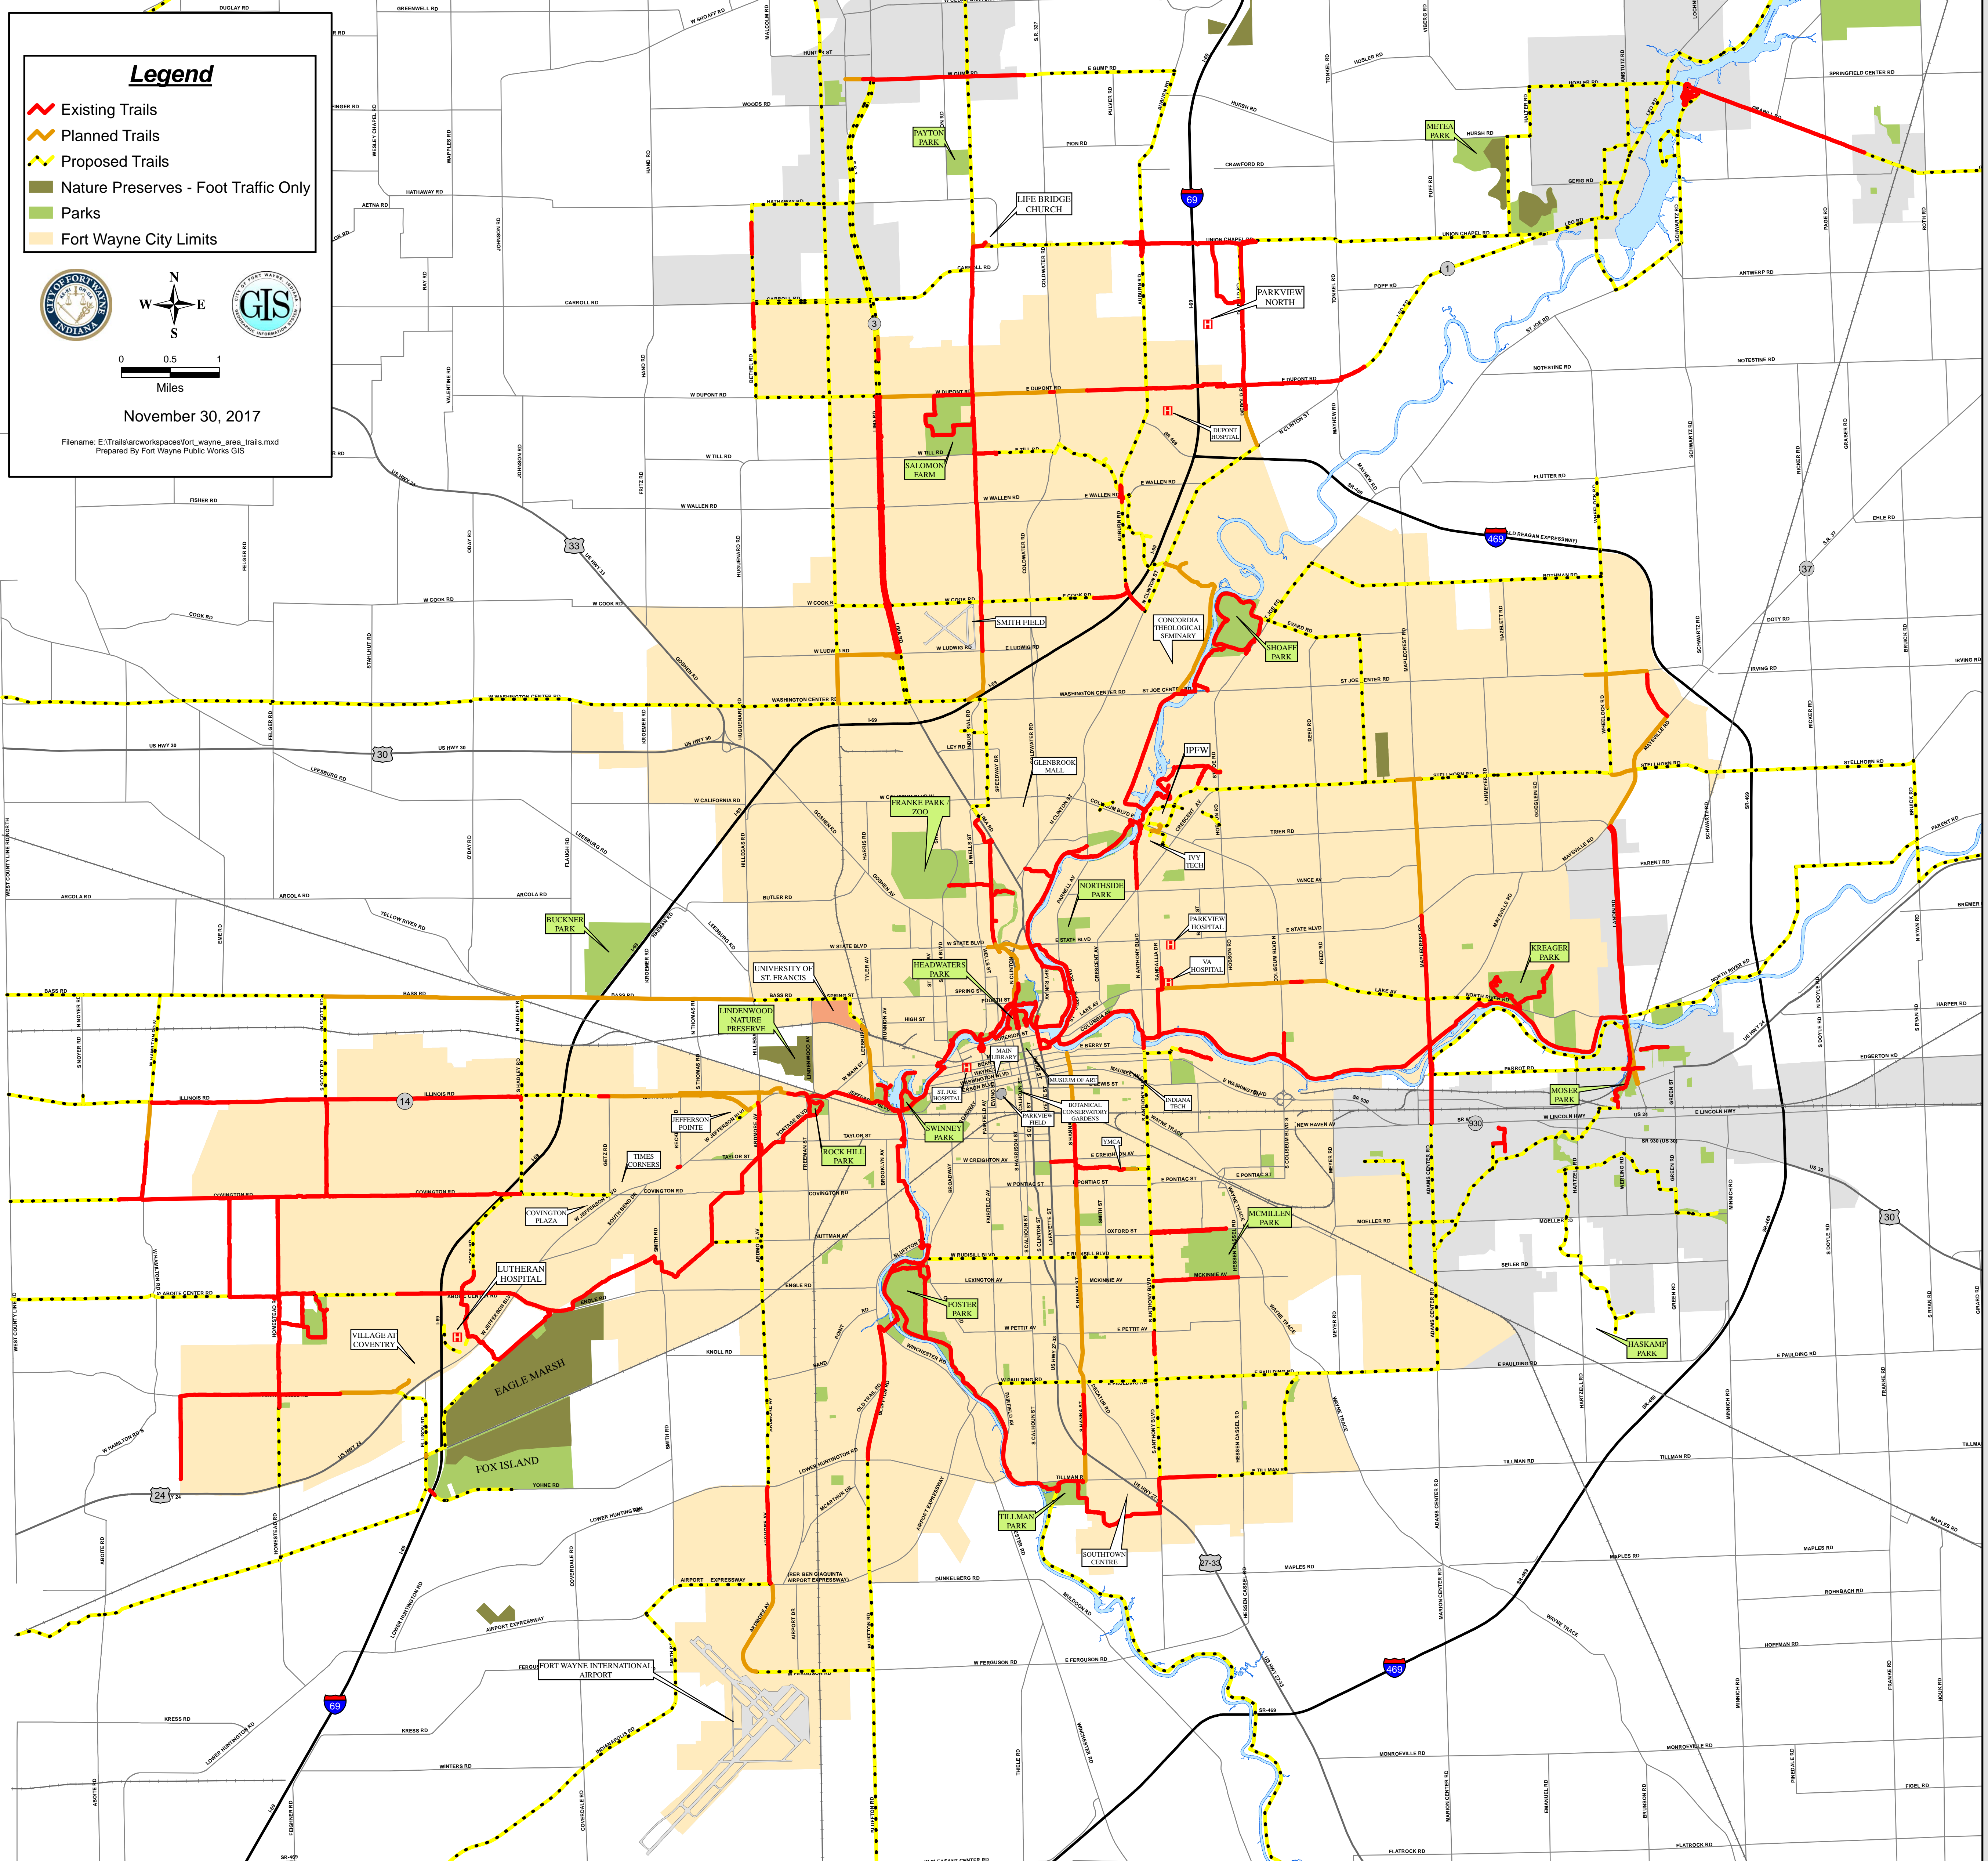

FORT WAYNE AREA TRAILS

Legend

- Existing Trails
- Planned Trails
- Proposed Trails
- Nature Preserves - Foot Traffic Only
- Parks
- Fort Wayne City Limits

0 0.5 1
Miles

November 30, 2017