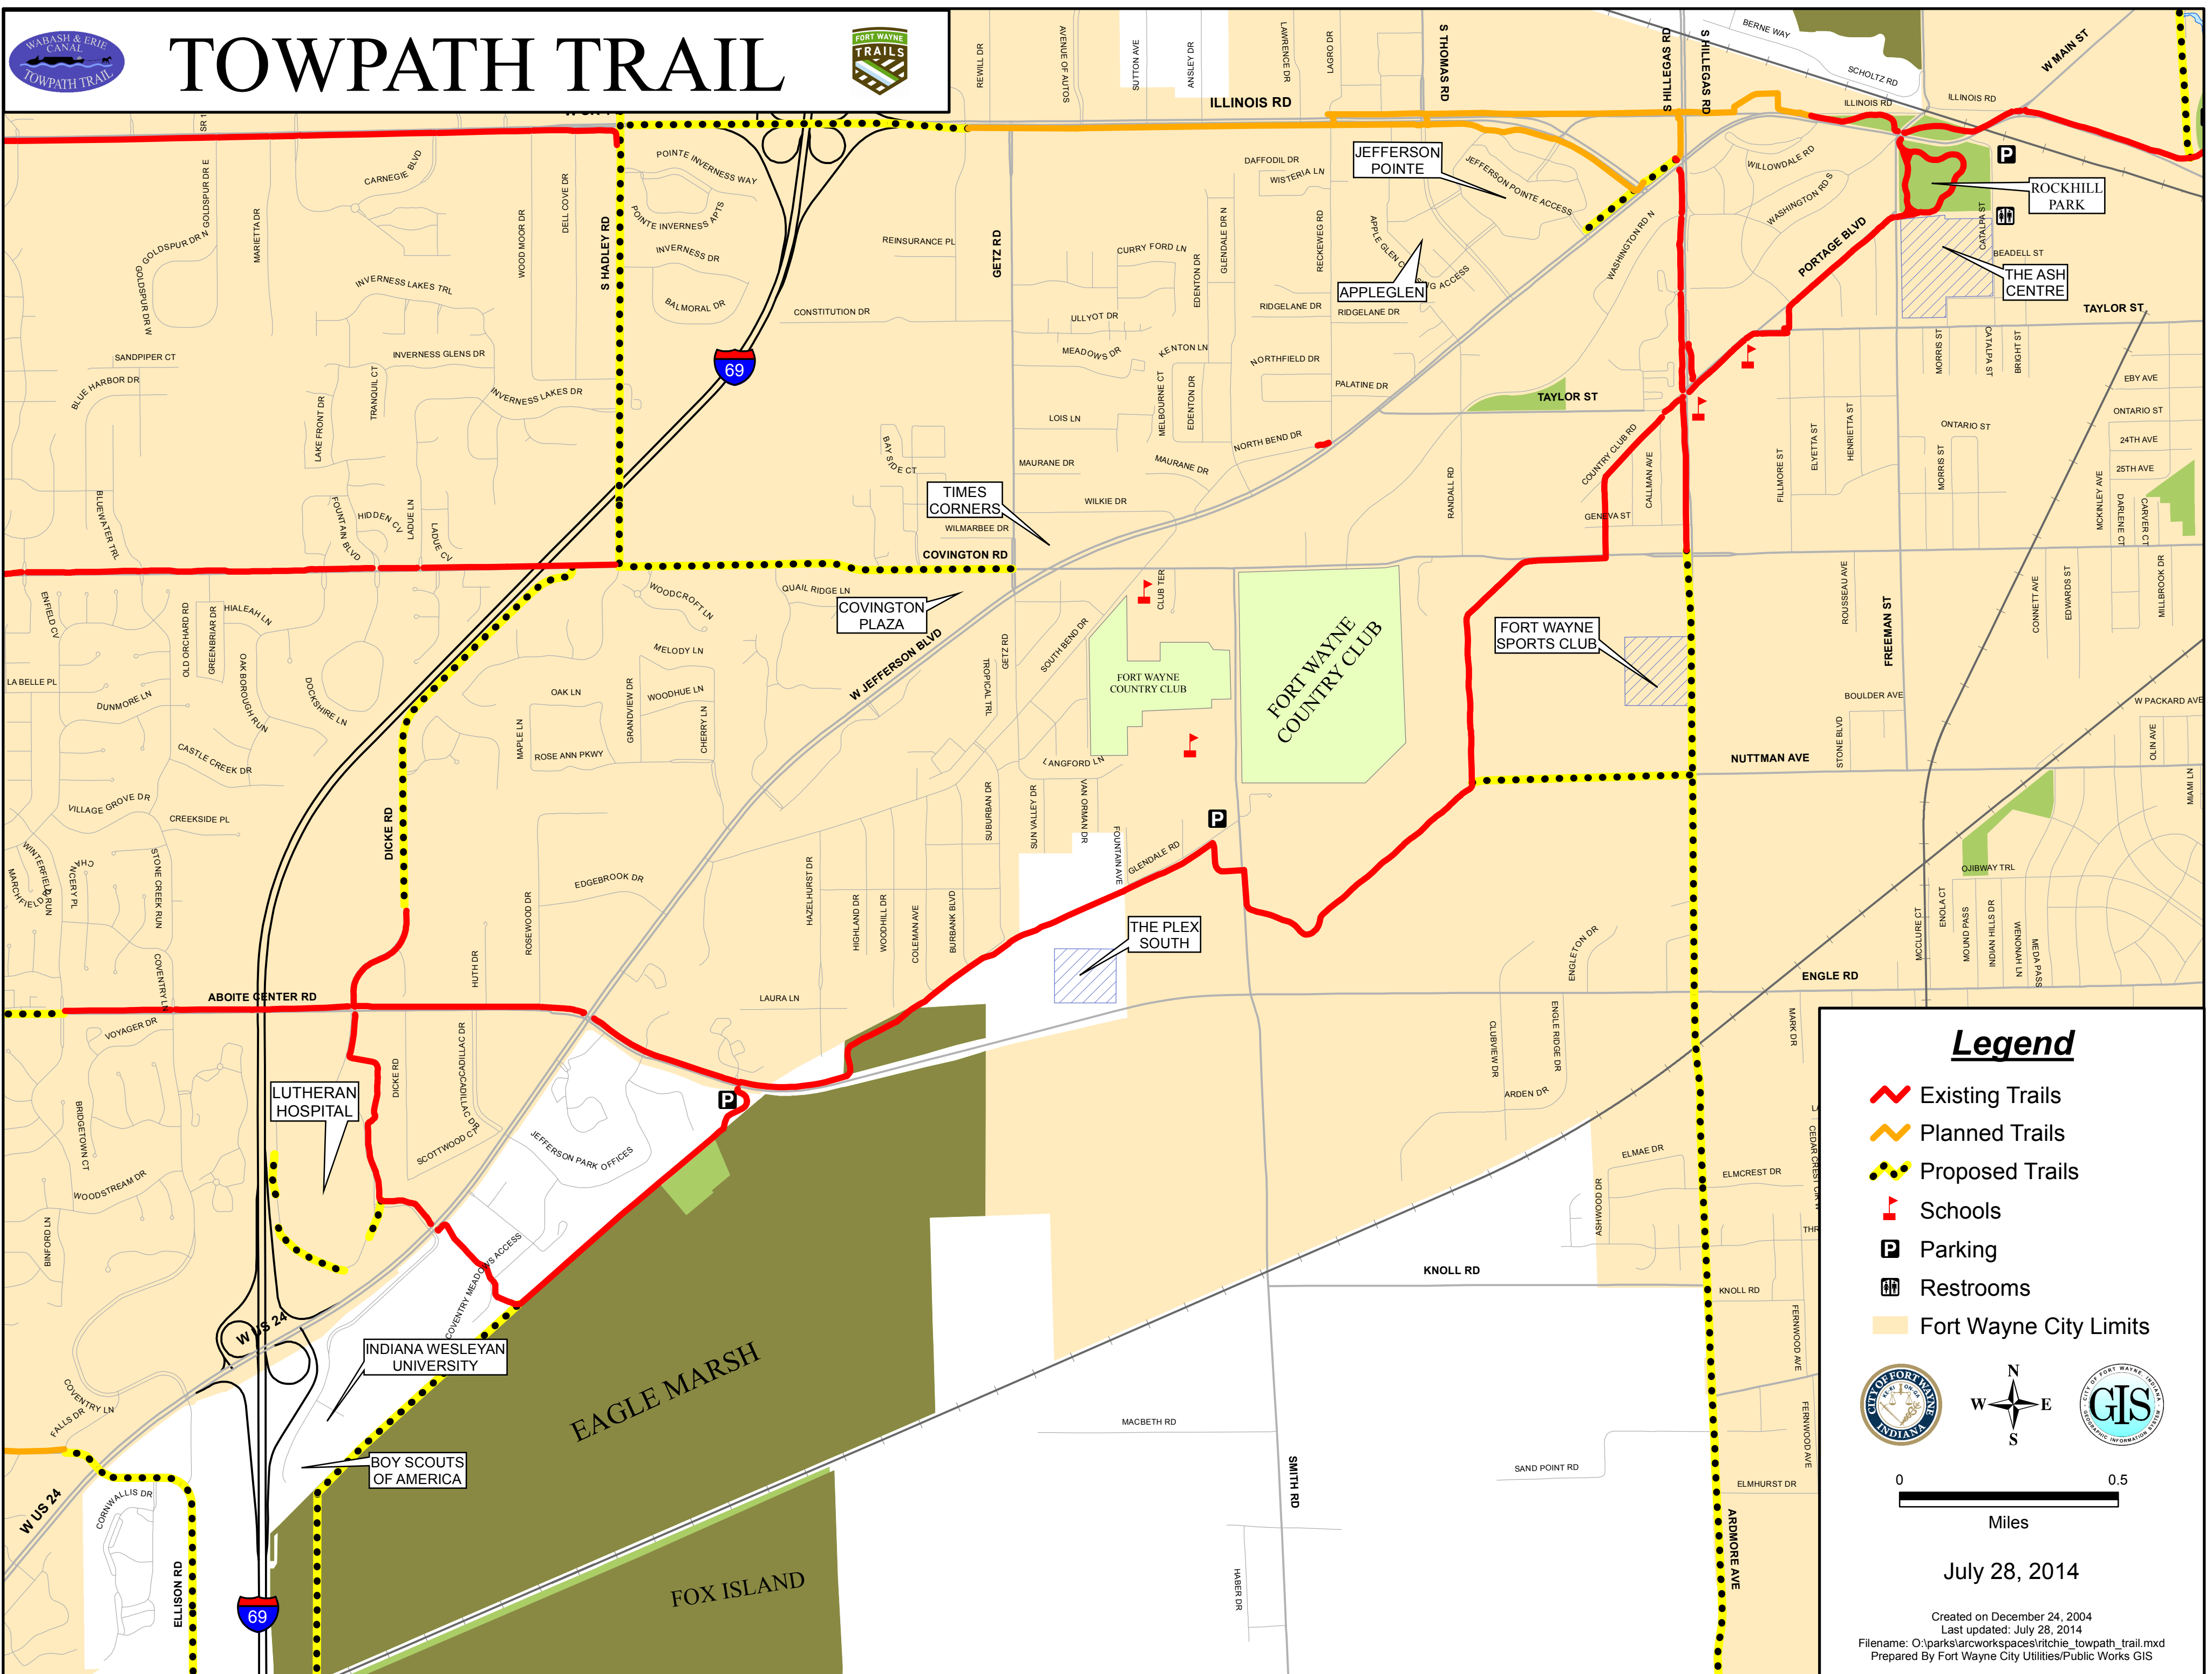

TOWPATH TRAIL

Legend

- Existing Trails
- Planned Trails
- Proposed Trails
- Schools
- Parking
- Restrooms
- Fort Wayne City Limits

July 28, 2014

Created on December 24, 2004
Last updated: July 28, 2014
Filename: O:\parks\arcworkspaces\ritchie_towpath_trail.mxd
Prepared By Fort Wayne City Utilities/Public Works GIS