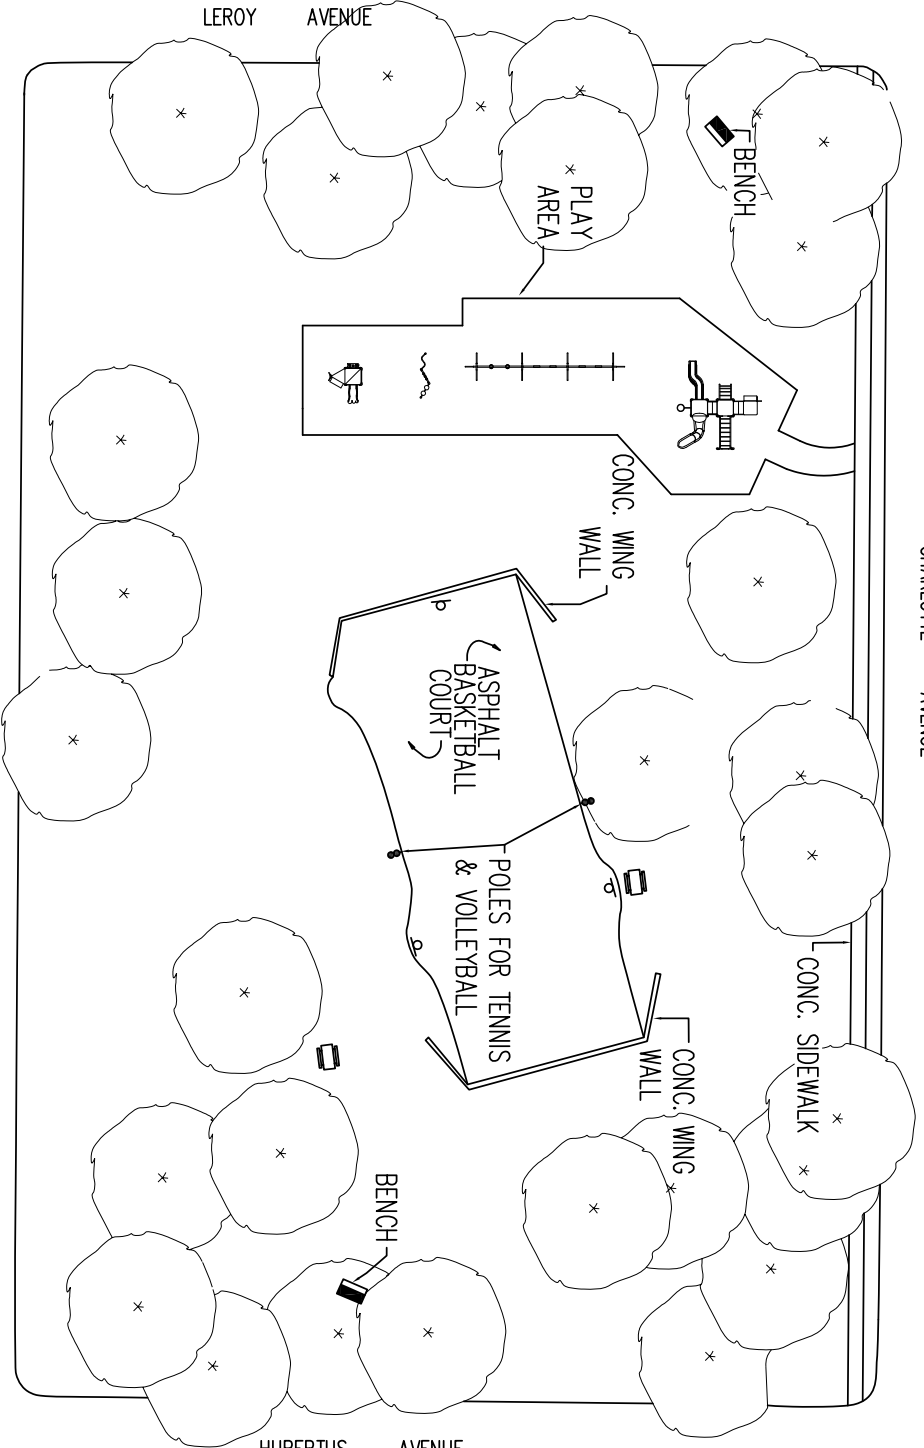

FIRE
HYDRANT

LEROY AVENUE

CHARLOTTE AVENUE

LAWNDALE DRIVE

HUBERTUS AVENUE

KLUGE PARK

SCALE: 1" = 50'

ACREAGE: