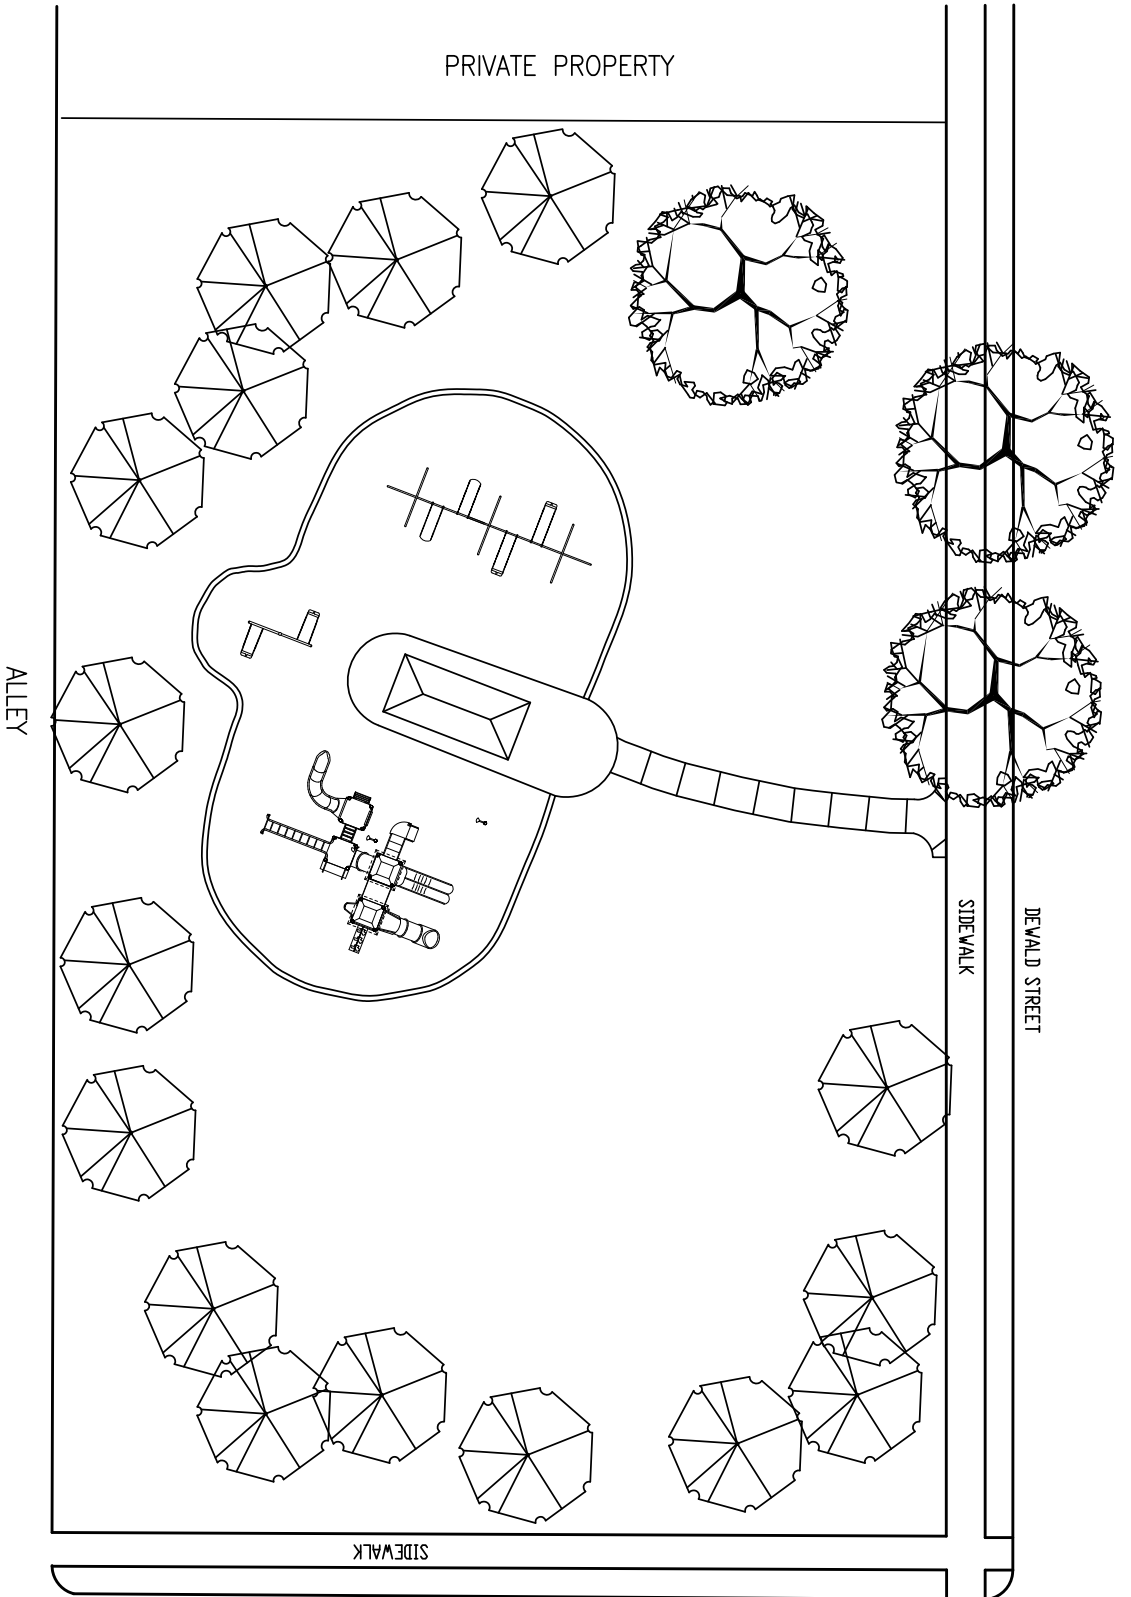

PRIVATE PROPERTY

DEVALD STREET

SIDEWALK

SIDEWALK

MINER STREET

ALLEY

# MINER PLAYGROUND

SCALE: 1" = 30'

ACREAGE:

1.76

DATE OF ACQUISITION:

1973