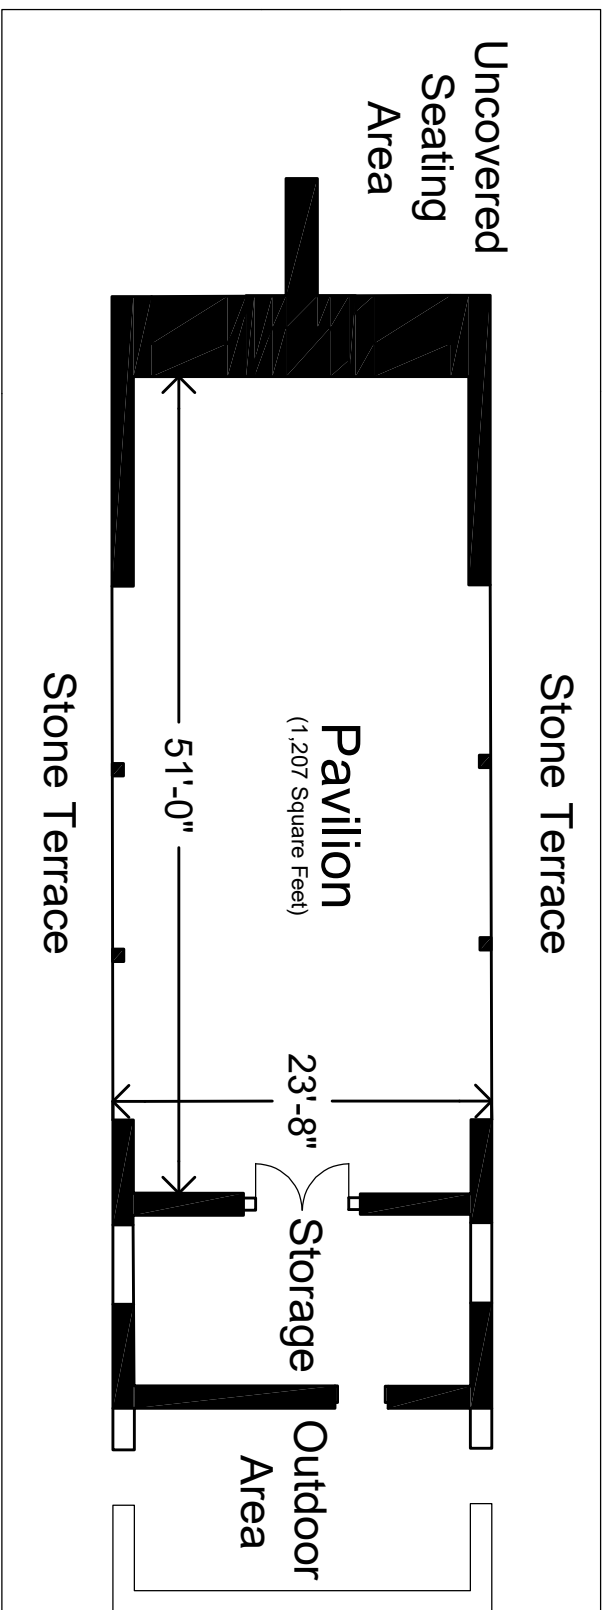

View to River

FORT WAYNE
PARKS AND
RECREATION

Foster Park Pavilion #3

Scale: 1" = 12'

SQUARE FOOTAGE: 1,207
DATE OF ACQUISITION: 1912-1932