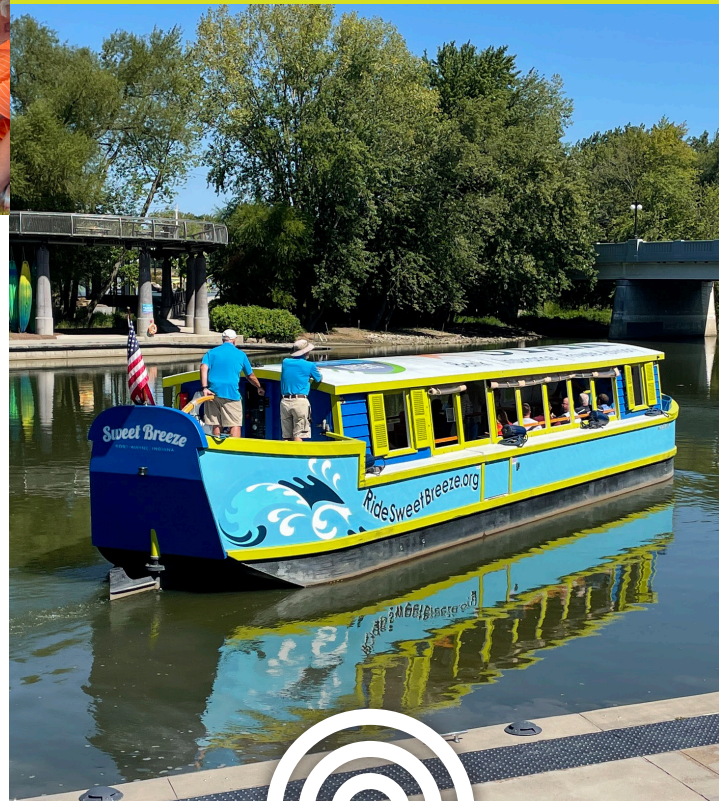

About Riverfront Fort Wayne

Riverfront Fort Wayne is many things: public parks, a visionary organization, a community movement. We exist to delight, energize and unite our community through moving experiences and extraordinary places.

We believe in our rivers and their ability to define and enrich our lives as year-round destinations. We hope you enjoy them as much as we do.

Riverfront FORT WAYNE

CANAL BOAT CRUISES

Riverfront
FORT WAYNE

RiverfrontFW.org
260 427-6000

Info@RiverfrontFW.org
RideSweetBreeze.org

Riverfront
FORT WAYNE
Always moving.

FORT WAYNE
PARKS AND
RECREATION

705 E. State Blvd.
Fort Wayne, IN 46805
FortWayneParks.org

Sweet Breeze
PRIVATE RENTAL

For current information about parking and a calendar of activities, visit RiverfrontFW.org.

Book a private tour on the Sweet Breeze - an authentic 1840 canal boat replica! Give your guests a unique experience for your family gathering or company event!