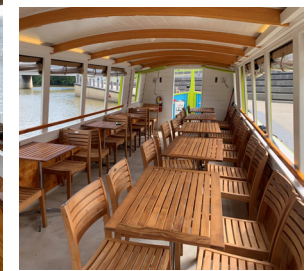

About Riverfront Fort Wayne

Riverfront Fort Wayne is many things: public parks, a visionary organization, a community movement. We exist to delight, energize and unite our community through moving experiences and extraordinary places.

We believe in our rivers and their ability to define and enrich our lives as year-round destinations. We hope you enjoy them as much as we do.

Riverfront FORT WAYNE

CANAL BOAT CRUISES

Riverfront
FORT WAYNE

RiverfrontFW.org
260 427-6000

Info@RiverfrontFW.org
RideSweetBreeze.org

Riverfront
FORT WAYNE
Always moving.

FORT WAYNE
PARKS AND
RECREATION

705 E. State Blvd.
Fort Wayne, IN 46805
FortWayneParks.org

Sweet Breeze
PRIVATE RENTAL

For current information about parking and a calendar of activities, visit RiverfrontFW.org.