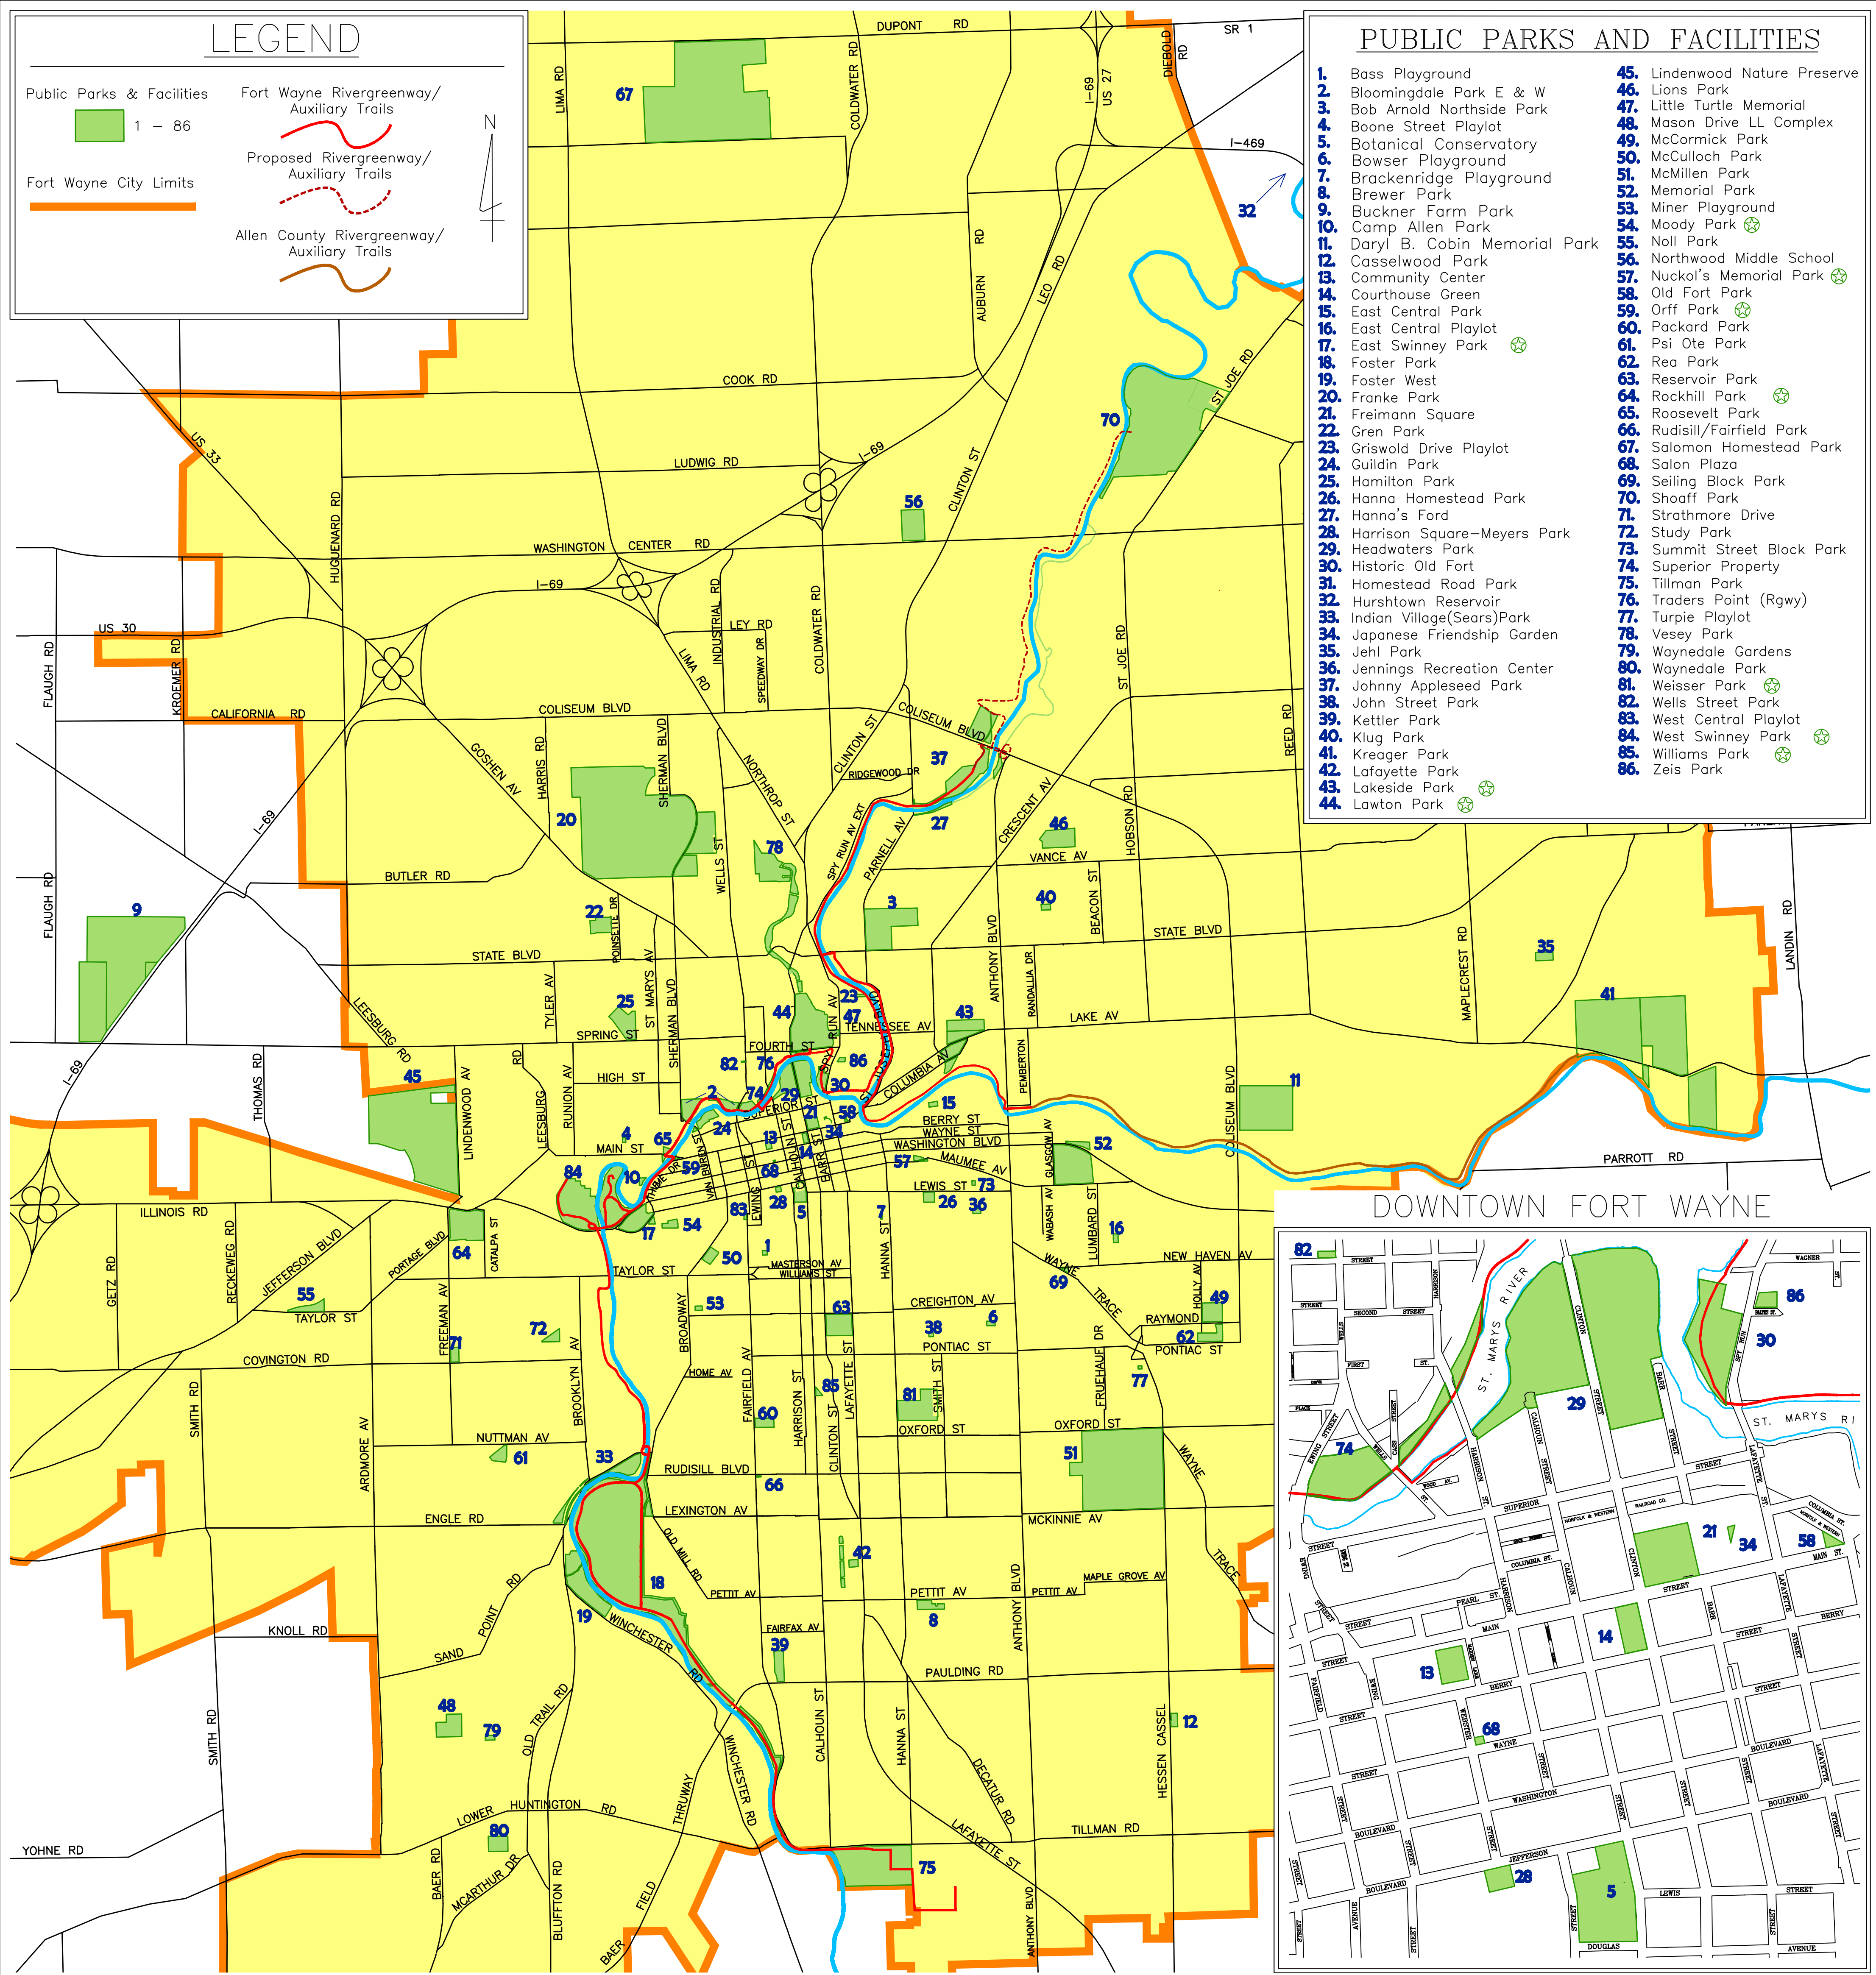

CITY OF FORT WAYNE PARK AND RECREATION AREAS

FORT WAYNE PARKS AND RECREATION DEPT.

REPRESENTS A LEGACY PARK (over 100 years)

Map revised and prepared by Project Administration Section/Fort Wayne Parks & Recreation
L:\Grim\PARKSMAP\FORT WAYNE PARKS MAP small.dwg