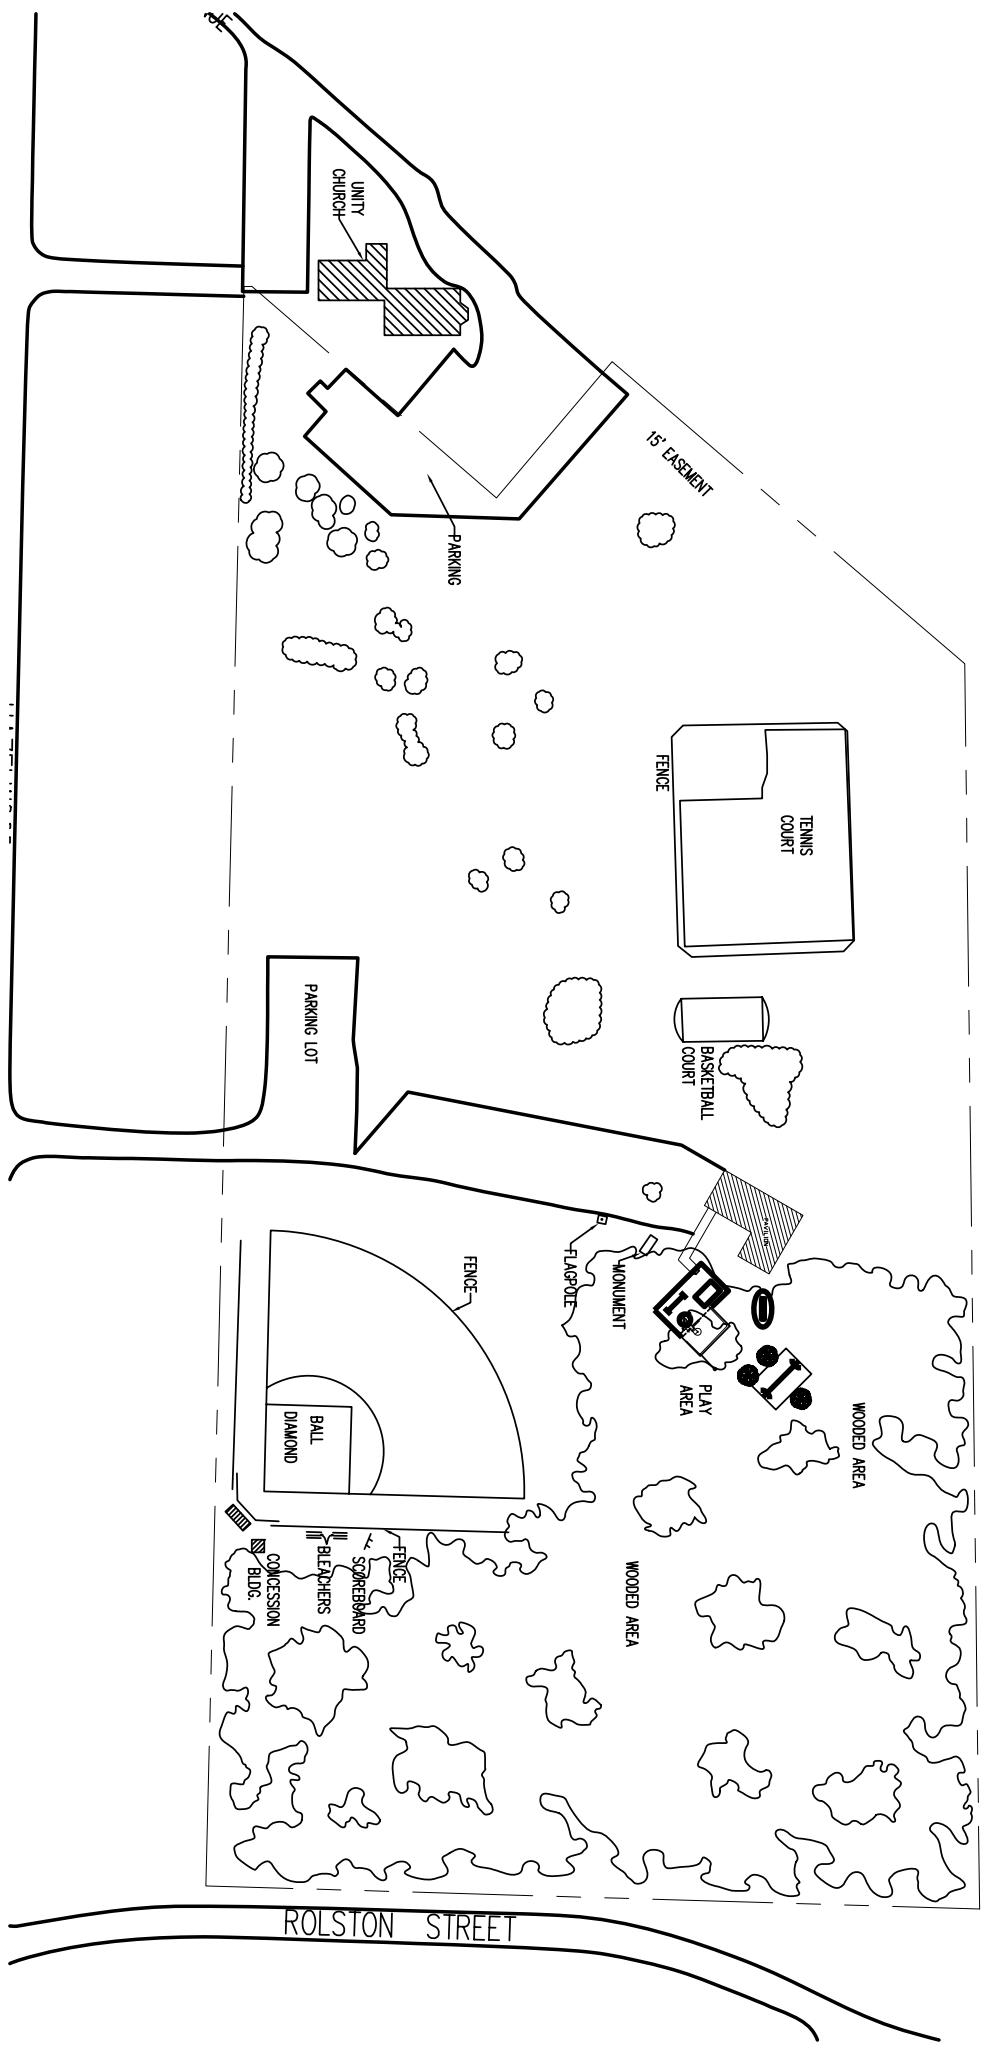

AVENUE

UNITY CHURCH

PARKING

15' EASEMENT

TENNIS COURT

FENCE

PARKING LOT

BASKETBALL COURT

BALL DIAMOND

FENCE

MONUMENT

PLAY AREA

WOODED AREA

WOODED AREA

CONCESSION BLDG.

BLEACHERS

SCOREBOARD

FENCE

ROLSTON STREET

LIONS PARK

NOT TO SCALE

ACREAGE: 14.35

DATE OF ACQUISITION: 1953