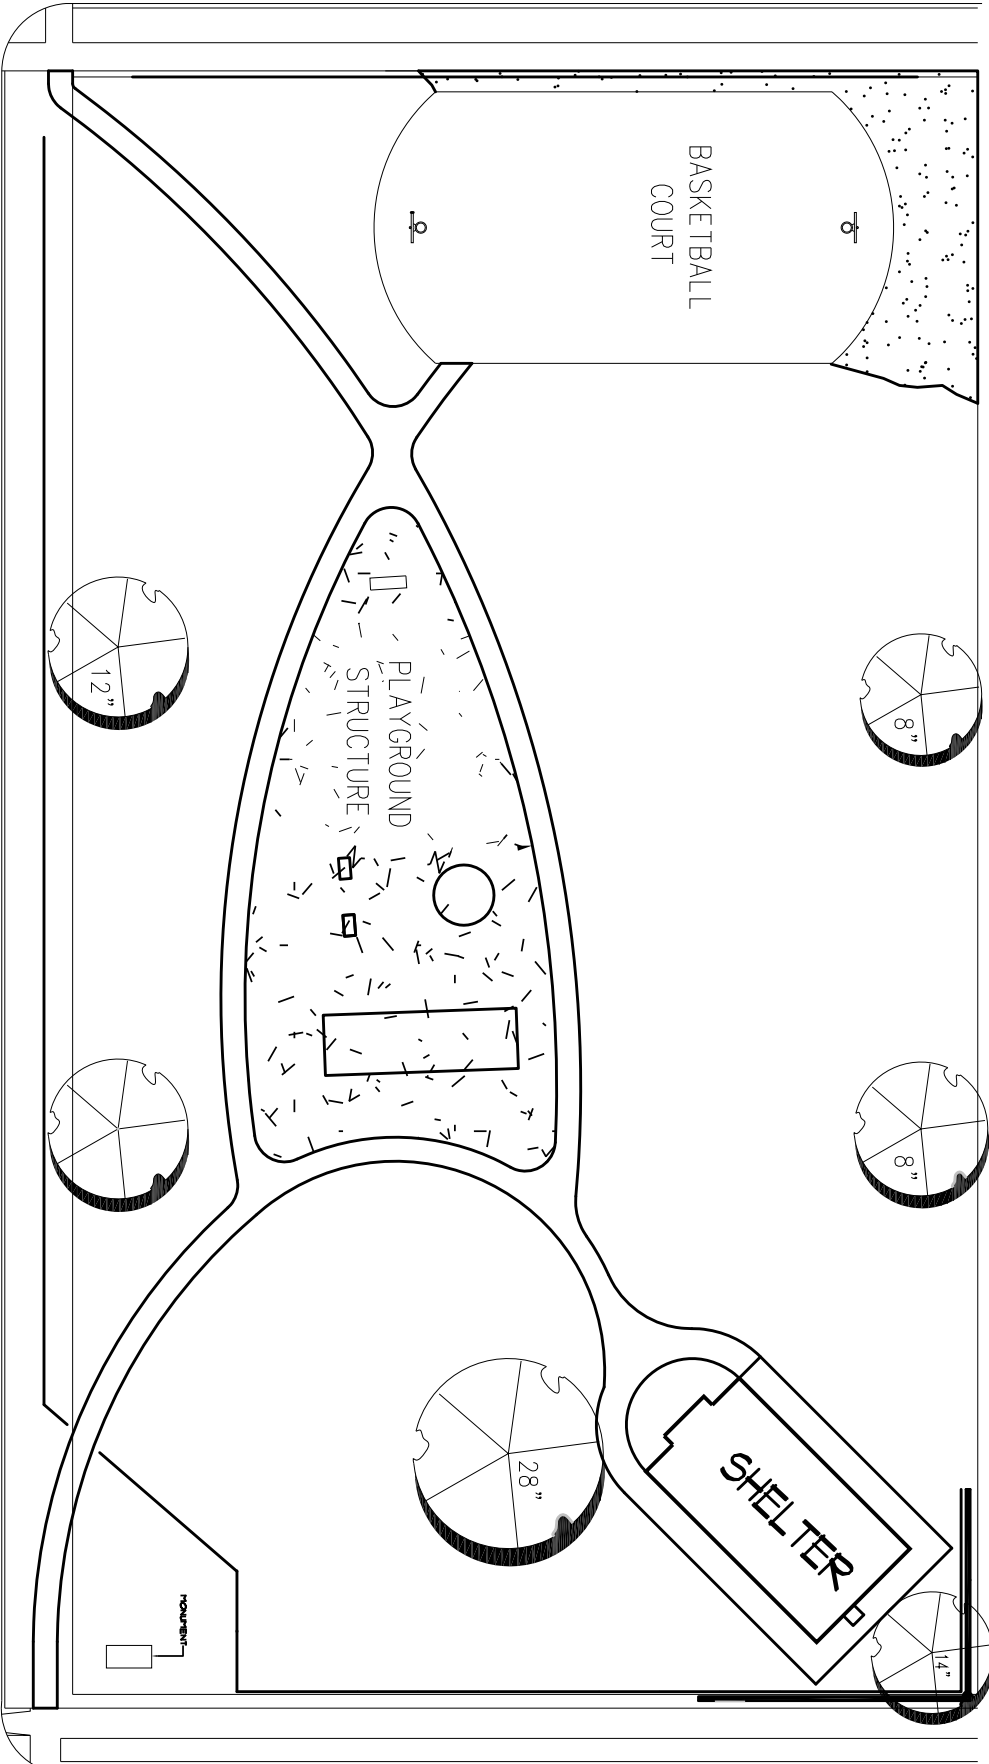

REED ST.

ALLEY

FISHER ST.

WINTER ST.

BOMSER PARK

SCALE: 1" = 30'

ACREAGE:

0.92