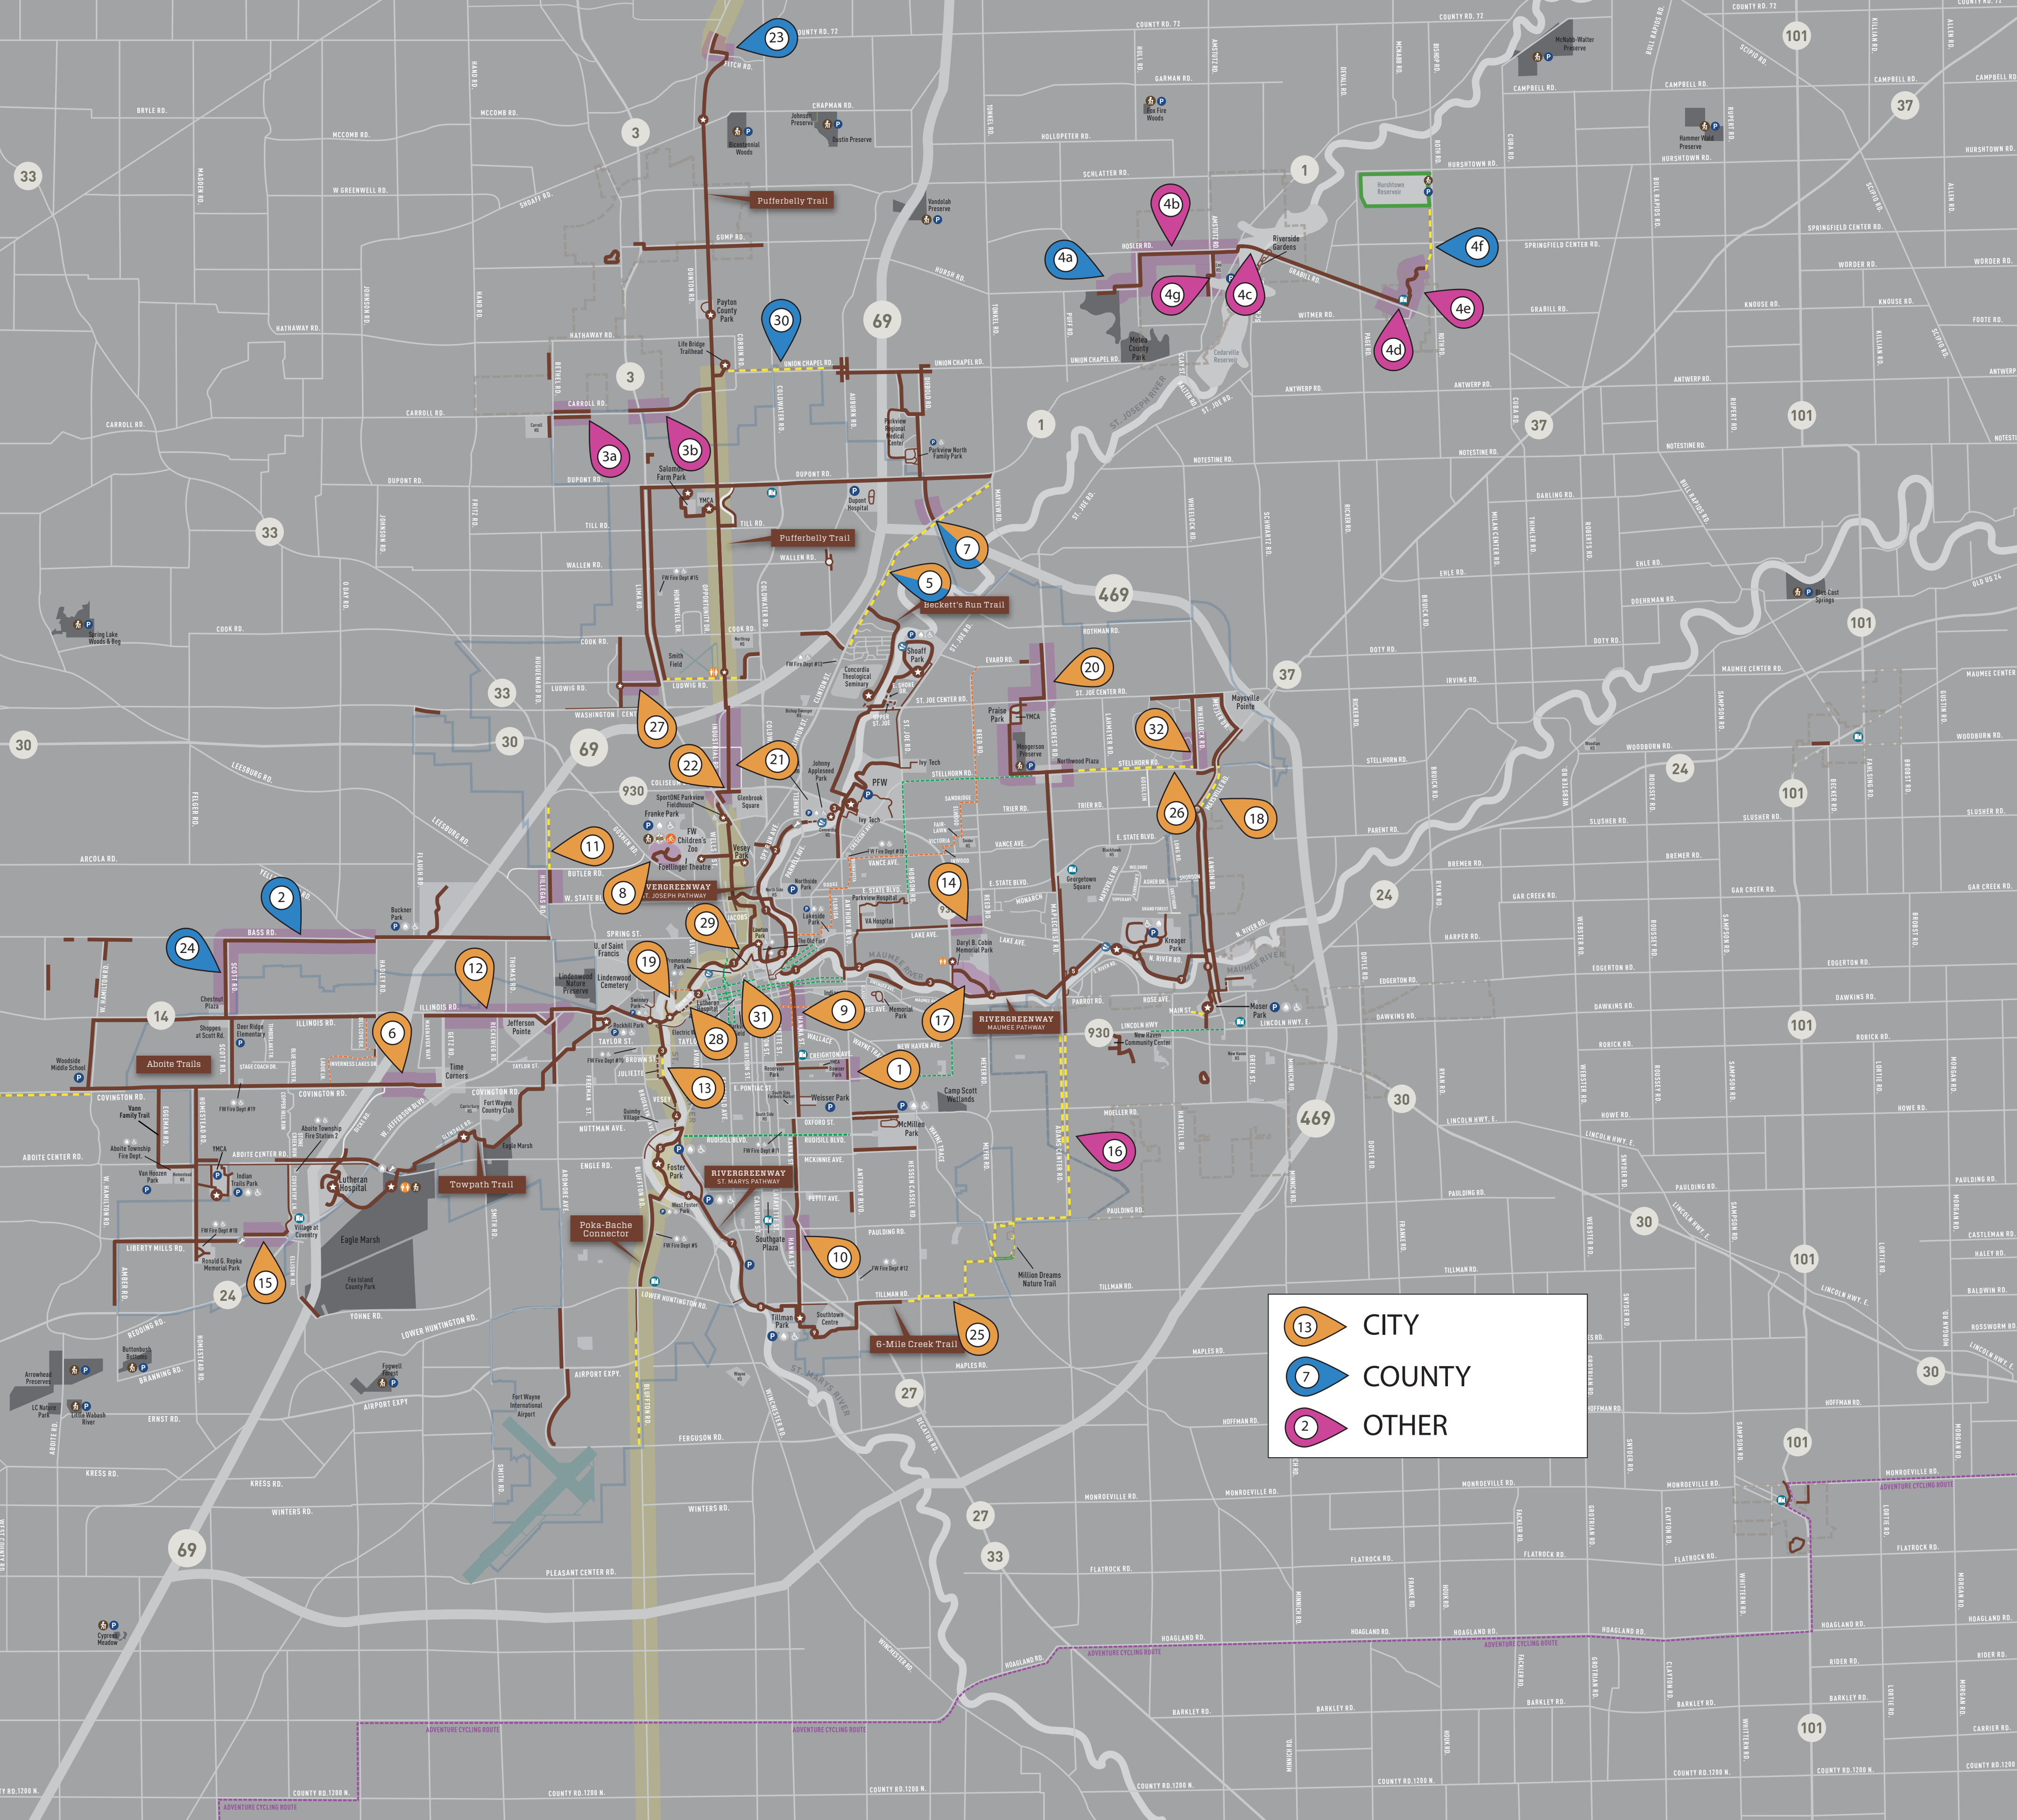

	CITY
	COUNTY
	OTHER

Map labels include: Pufferbelly Trail, Beckett's Run Trail, Aboite Trails, Towpath Trail, Poka-Bacha Connector, 6-Mile Creek Trail, Rivergreenway, and various street names like I-475, I-69, I-101, and numerous local roads.