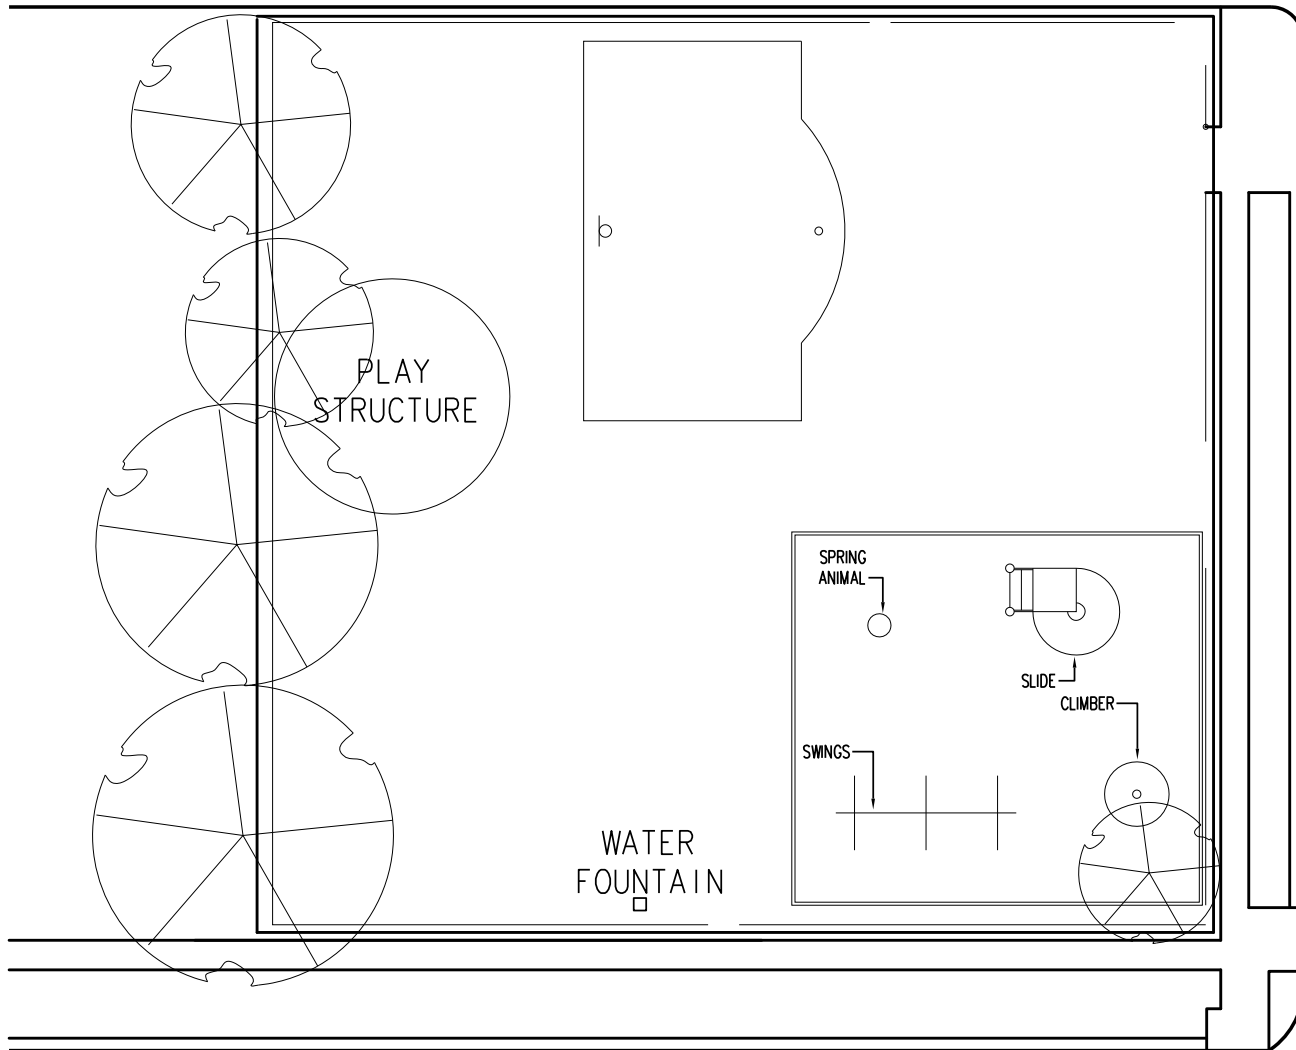

ALLEY

HOAGLAND AVE.

BASS ST.

BASS PARK

SCALE: 1" = 30'

ACREAGE: 0.52

DATE OF ACQUISITION: 1928-1930