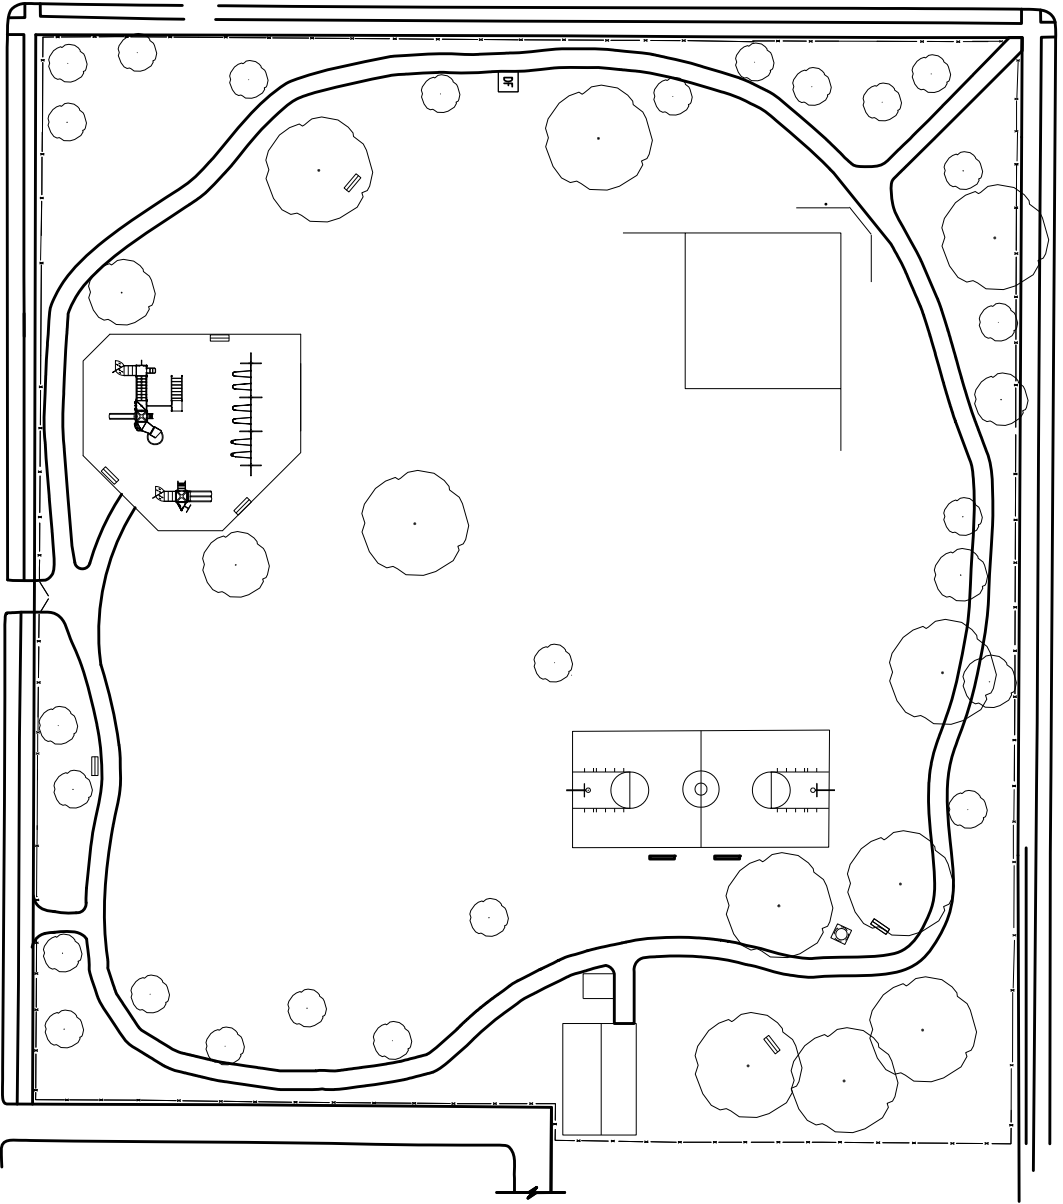

GAY STREET

LEMIS STREET

HUGH STREET

# HANNA HOMESTEAD

SCALE: 1" = 50'

ACREAGE:

2.54

DATE OF ACQUISITION:

1966