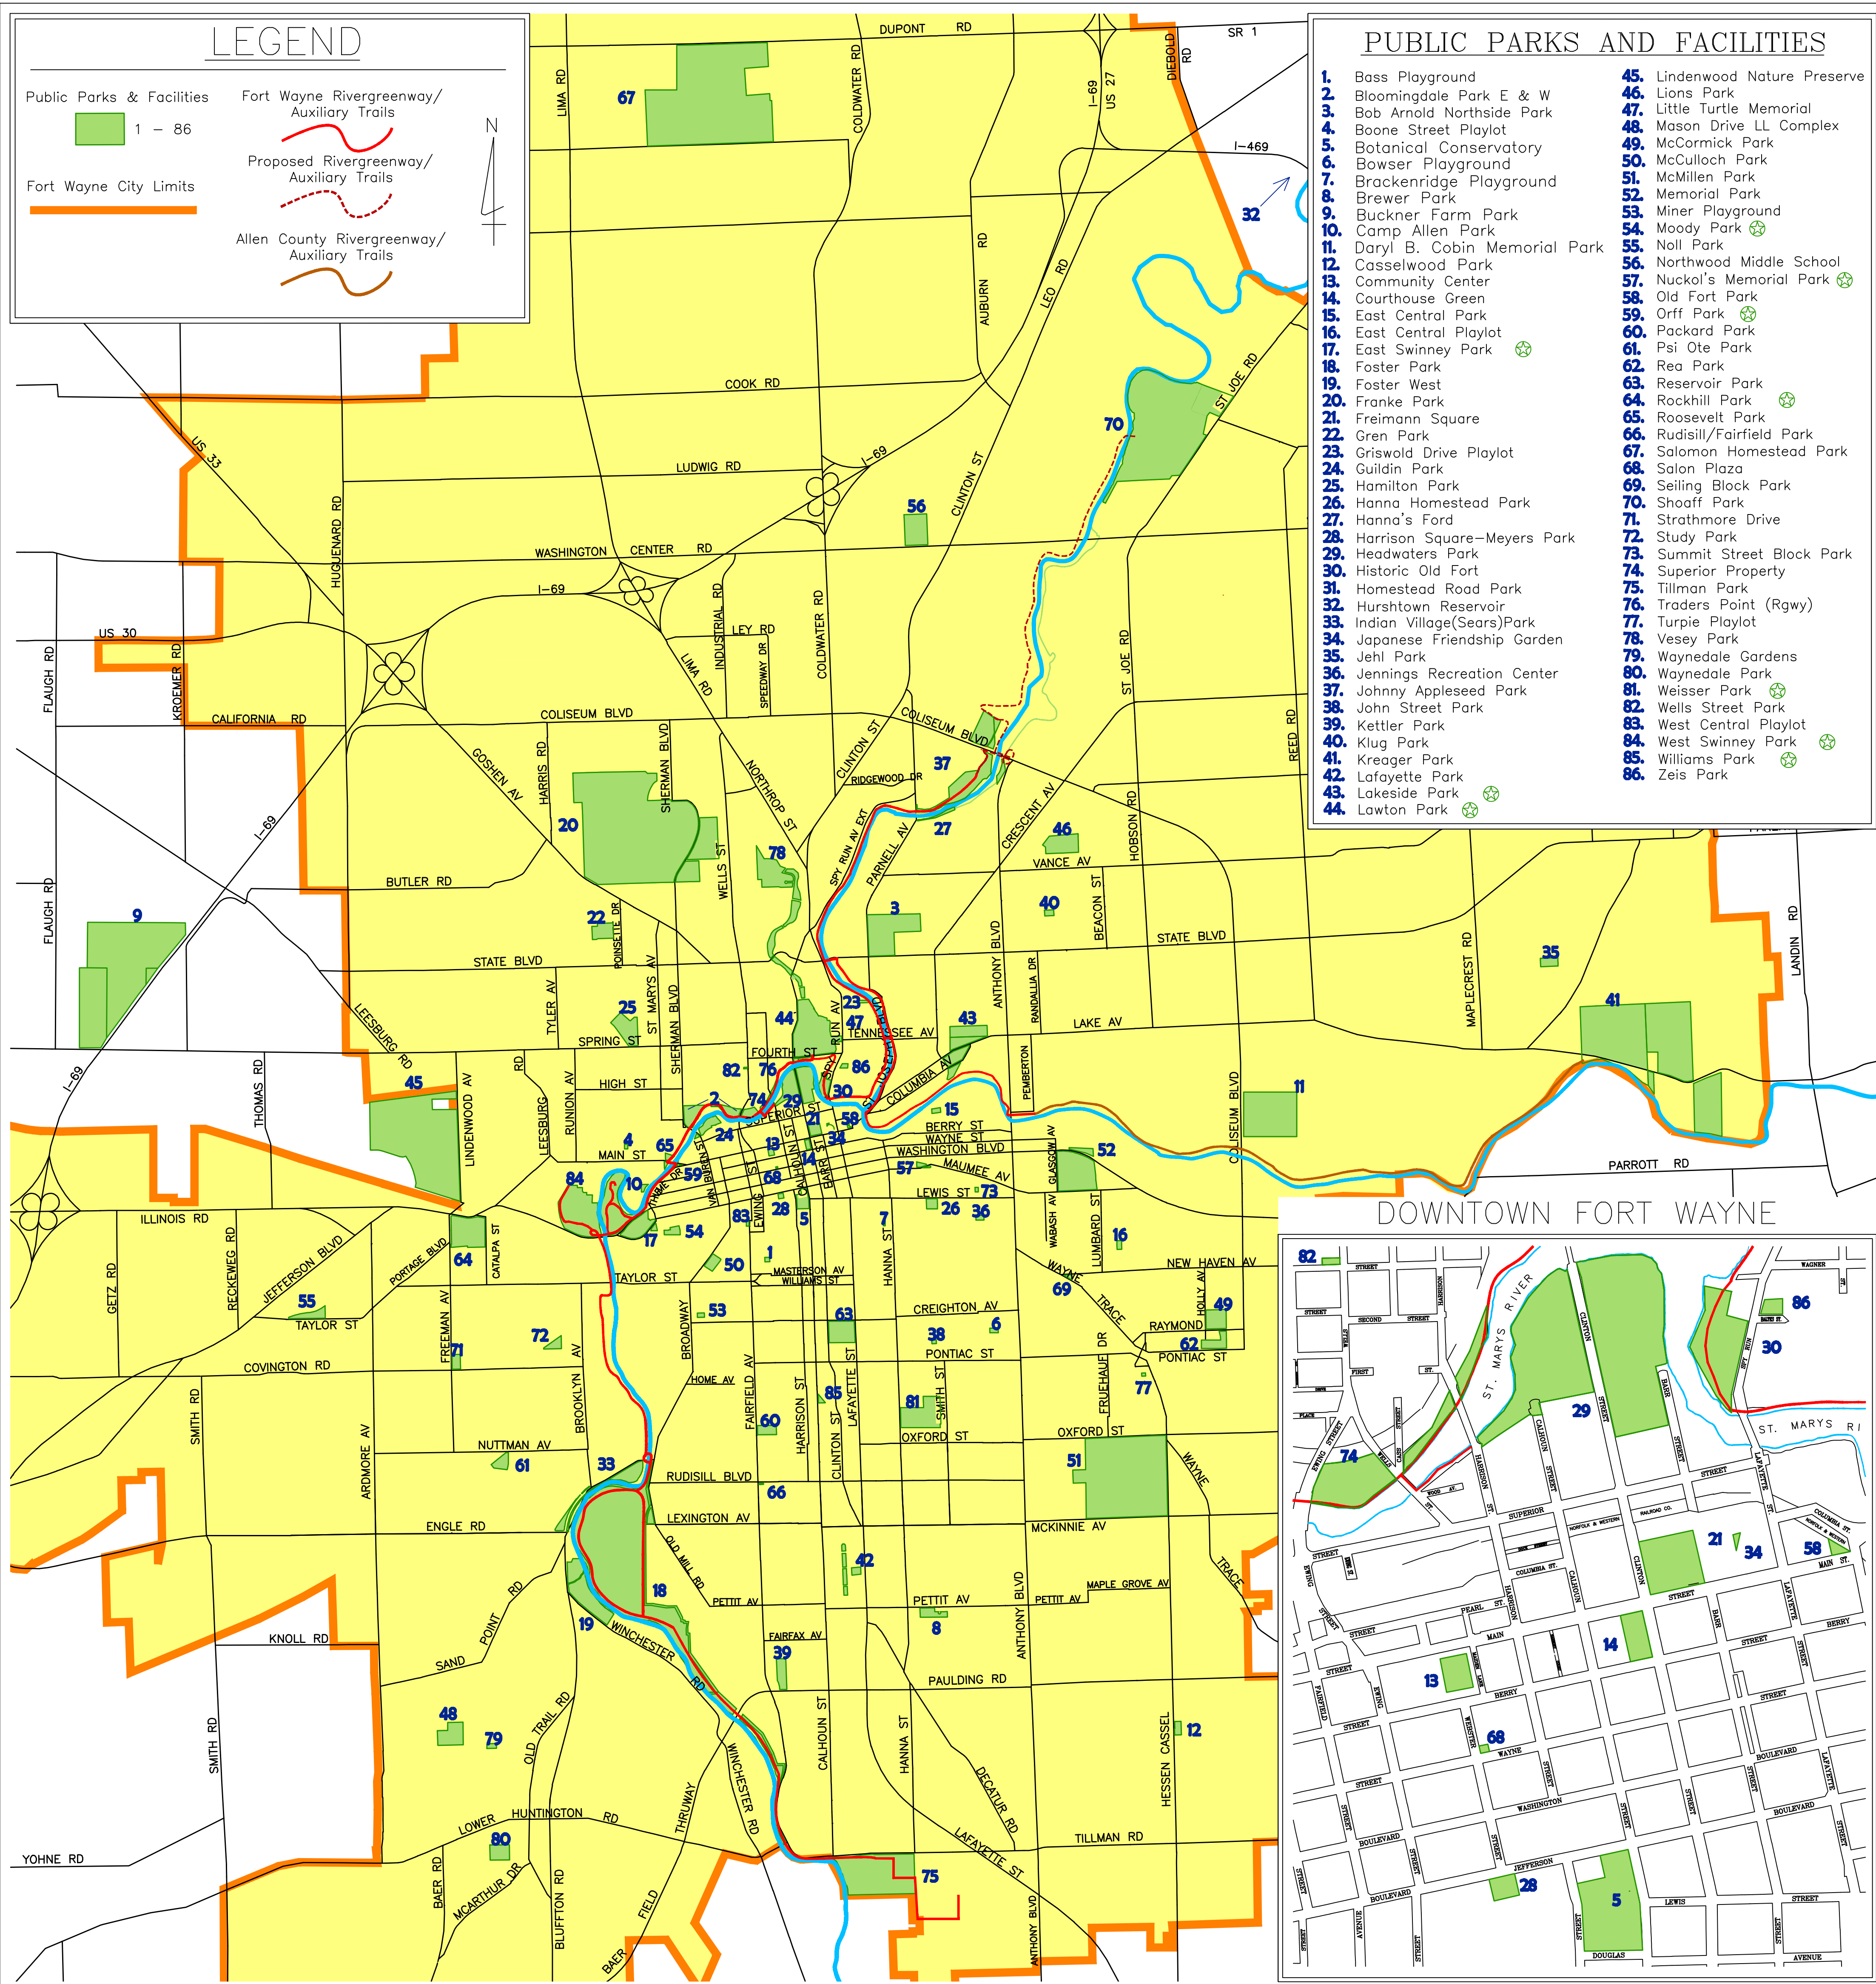

CITY OF FORT WAYNE PARK AND RECREATION AREAS

FORT WAYNE PARKS AND RECREATION DEPT.

REPRESENTS A LEGACY PARK (over 100 years)

Map revised and prepared by Project Administration Section/Fort Wayne Parks & Recreation
L:\Grim\PARKSMAP\FORT WAYNE PARKS MAP small.dwg